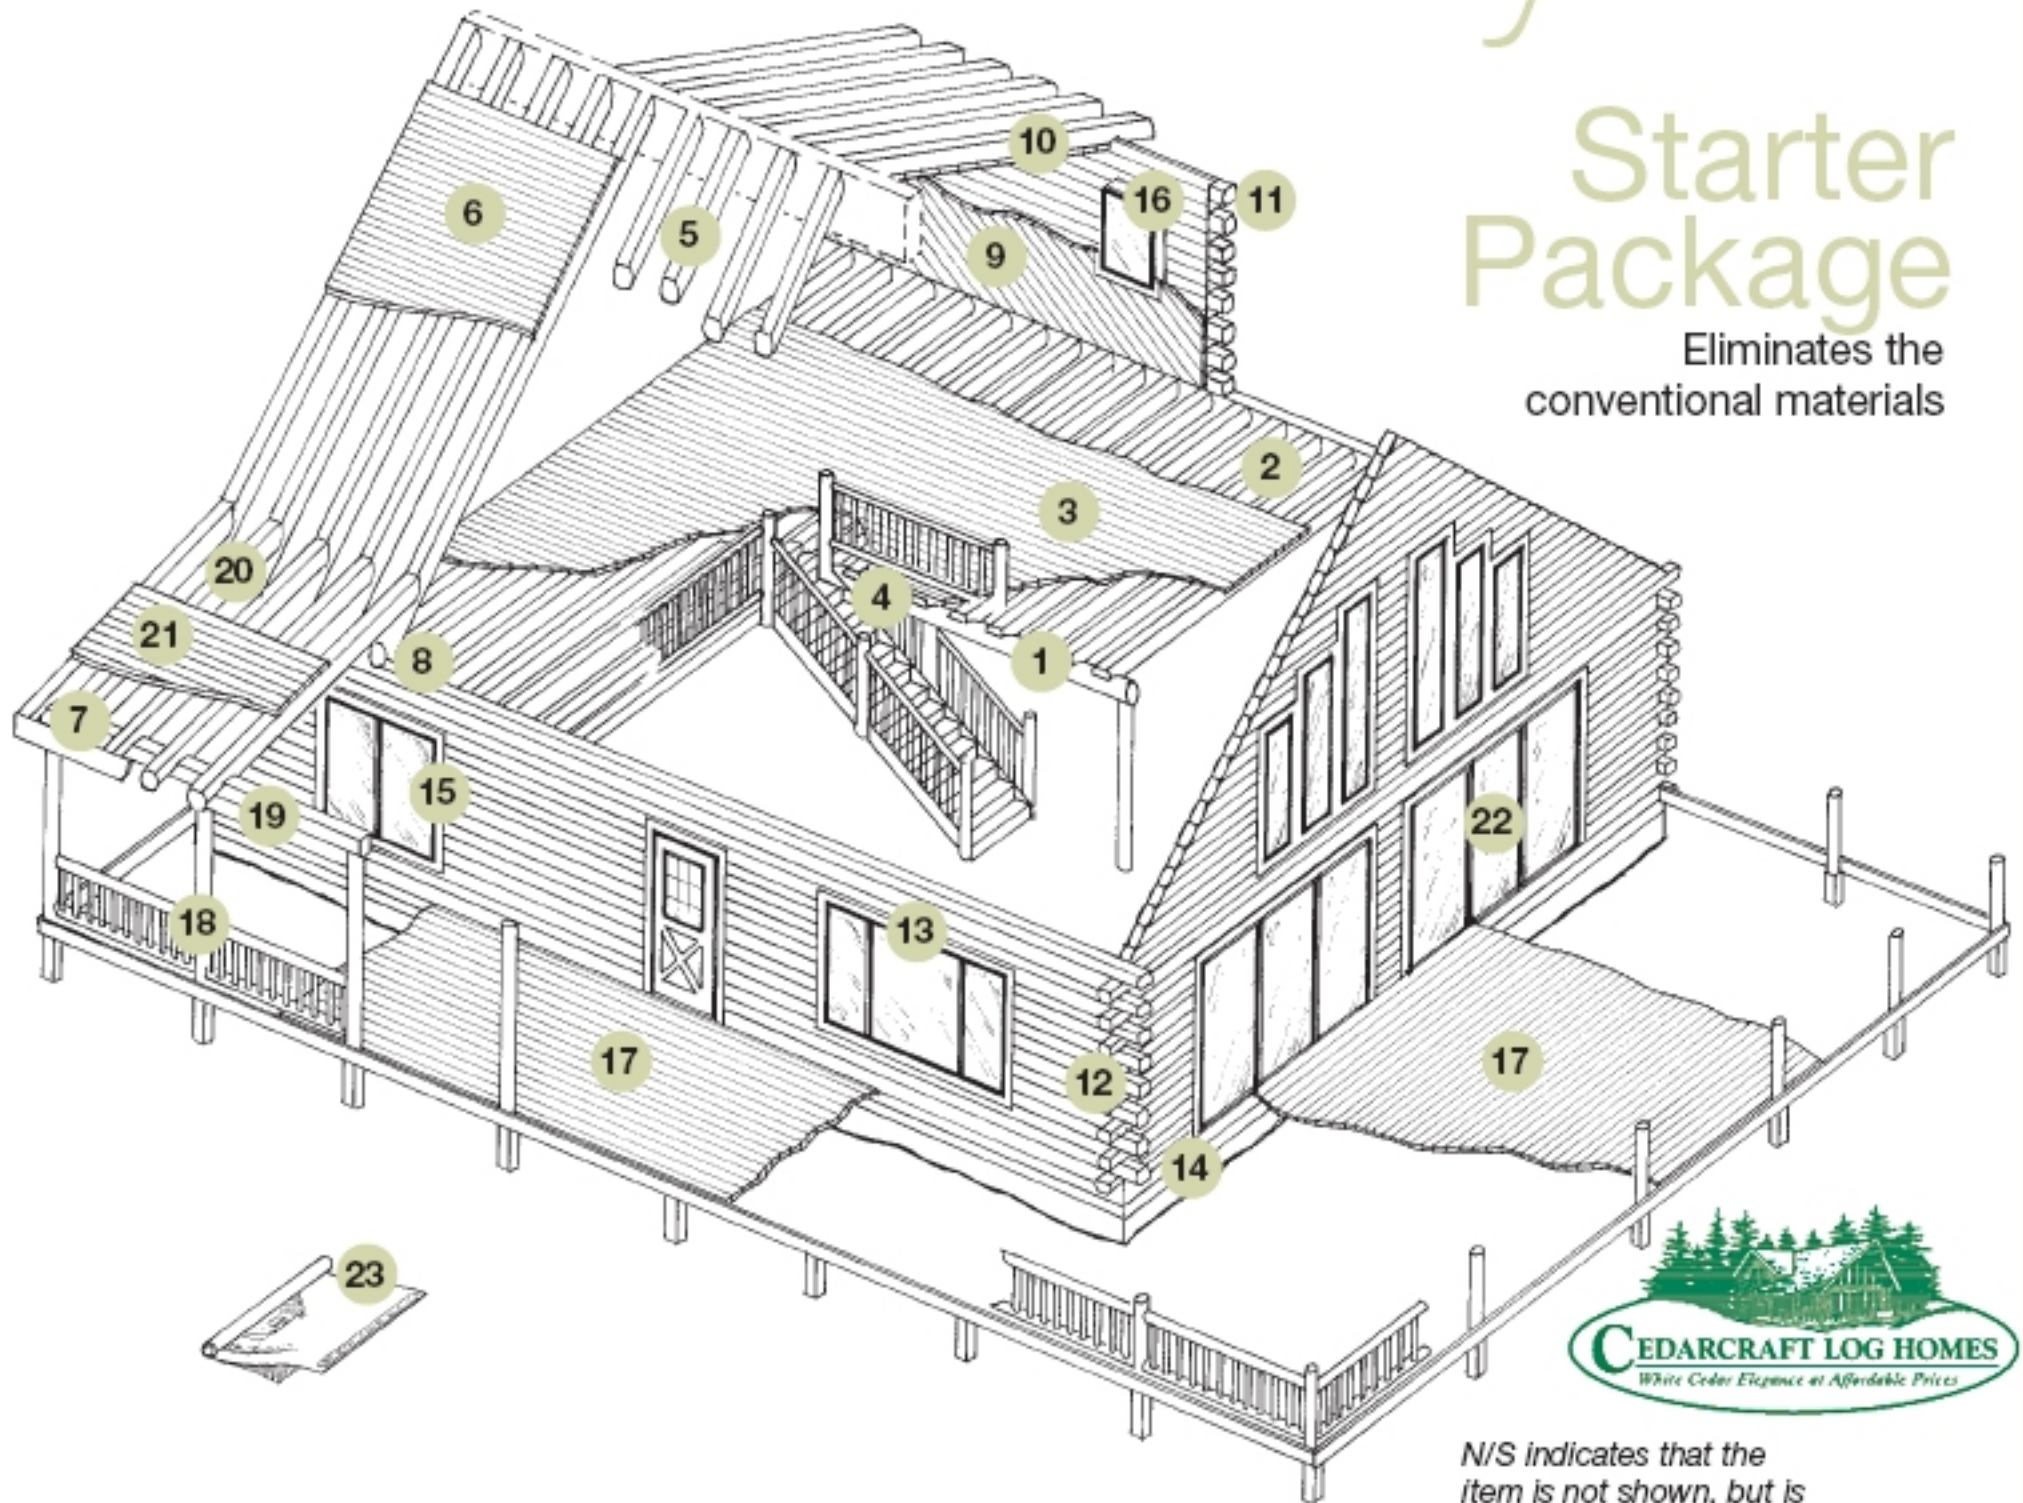

Rustic System

Starter Package

Eliminates the conventional materials

N/S indicates that the item is not shown, but is included in the package.

SECOND FLOOR SYSTEM

1. Rustic Log or Rustic Beam Columns & Girders
2. Rustic Log or Rustic Beam Floor Joists
3. 2" T & G White Pine Flooring
4. Handcrafted White Cedar Posts Railings & Spindles for Stairs & Loft Included

ROOF SYSTEM

5. Rustic Log or Rustic Beam Rafters
6. 2" T & G White Pine Ceilings & Soffit
7. Cedar Fascia Board
8. Cedar Snow Blocking
- Collar Ties or Tie Beams Included N/S

DORMERS

9. 1" T & G White Pine Paneling
10. 1" T & G White Pine Ceiling
11. Cedar Log Siding (Full Corners Optional)

EXTERIOR WALLS

12. Solid Cedar T & G Logs
13. Header Logs for Over Windows & Doors
14. Cedar Trim Logs
15. 2x6 Cedar Exterior Window Trim
16. 1x4 White Pine Interior Window Trim
- Log Gasket Included N/S
- Joint Gasket Included N/S
- Oly-Log Screws Included N/S
- Exterior Log Walls Protective Stain Included N/S

PORCHES & DECKS

17. 2x6 White Cedar Decking
18. Handcrafted White Cedar Posts, Railings & Spindles
19. 6x6 Porch Headers
20. Rustic Log or Rustic Beam Rafters
21. 2" T & G White Pine Ceiling

WINDOWS & DOORS (optional)