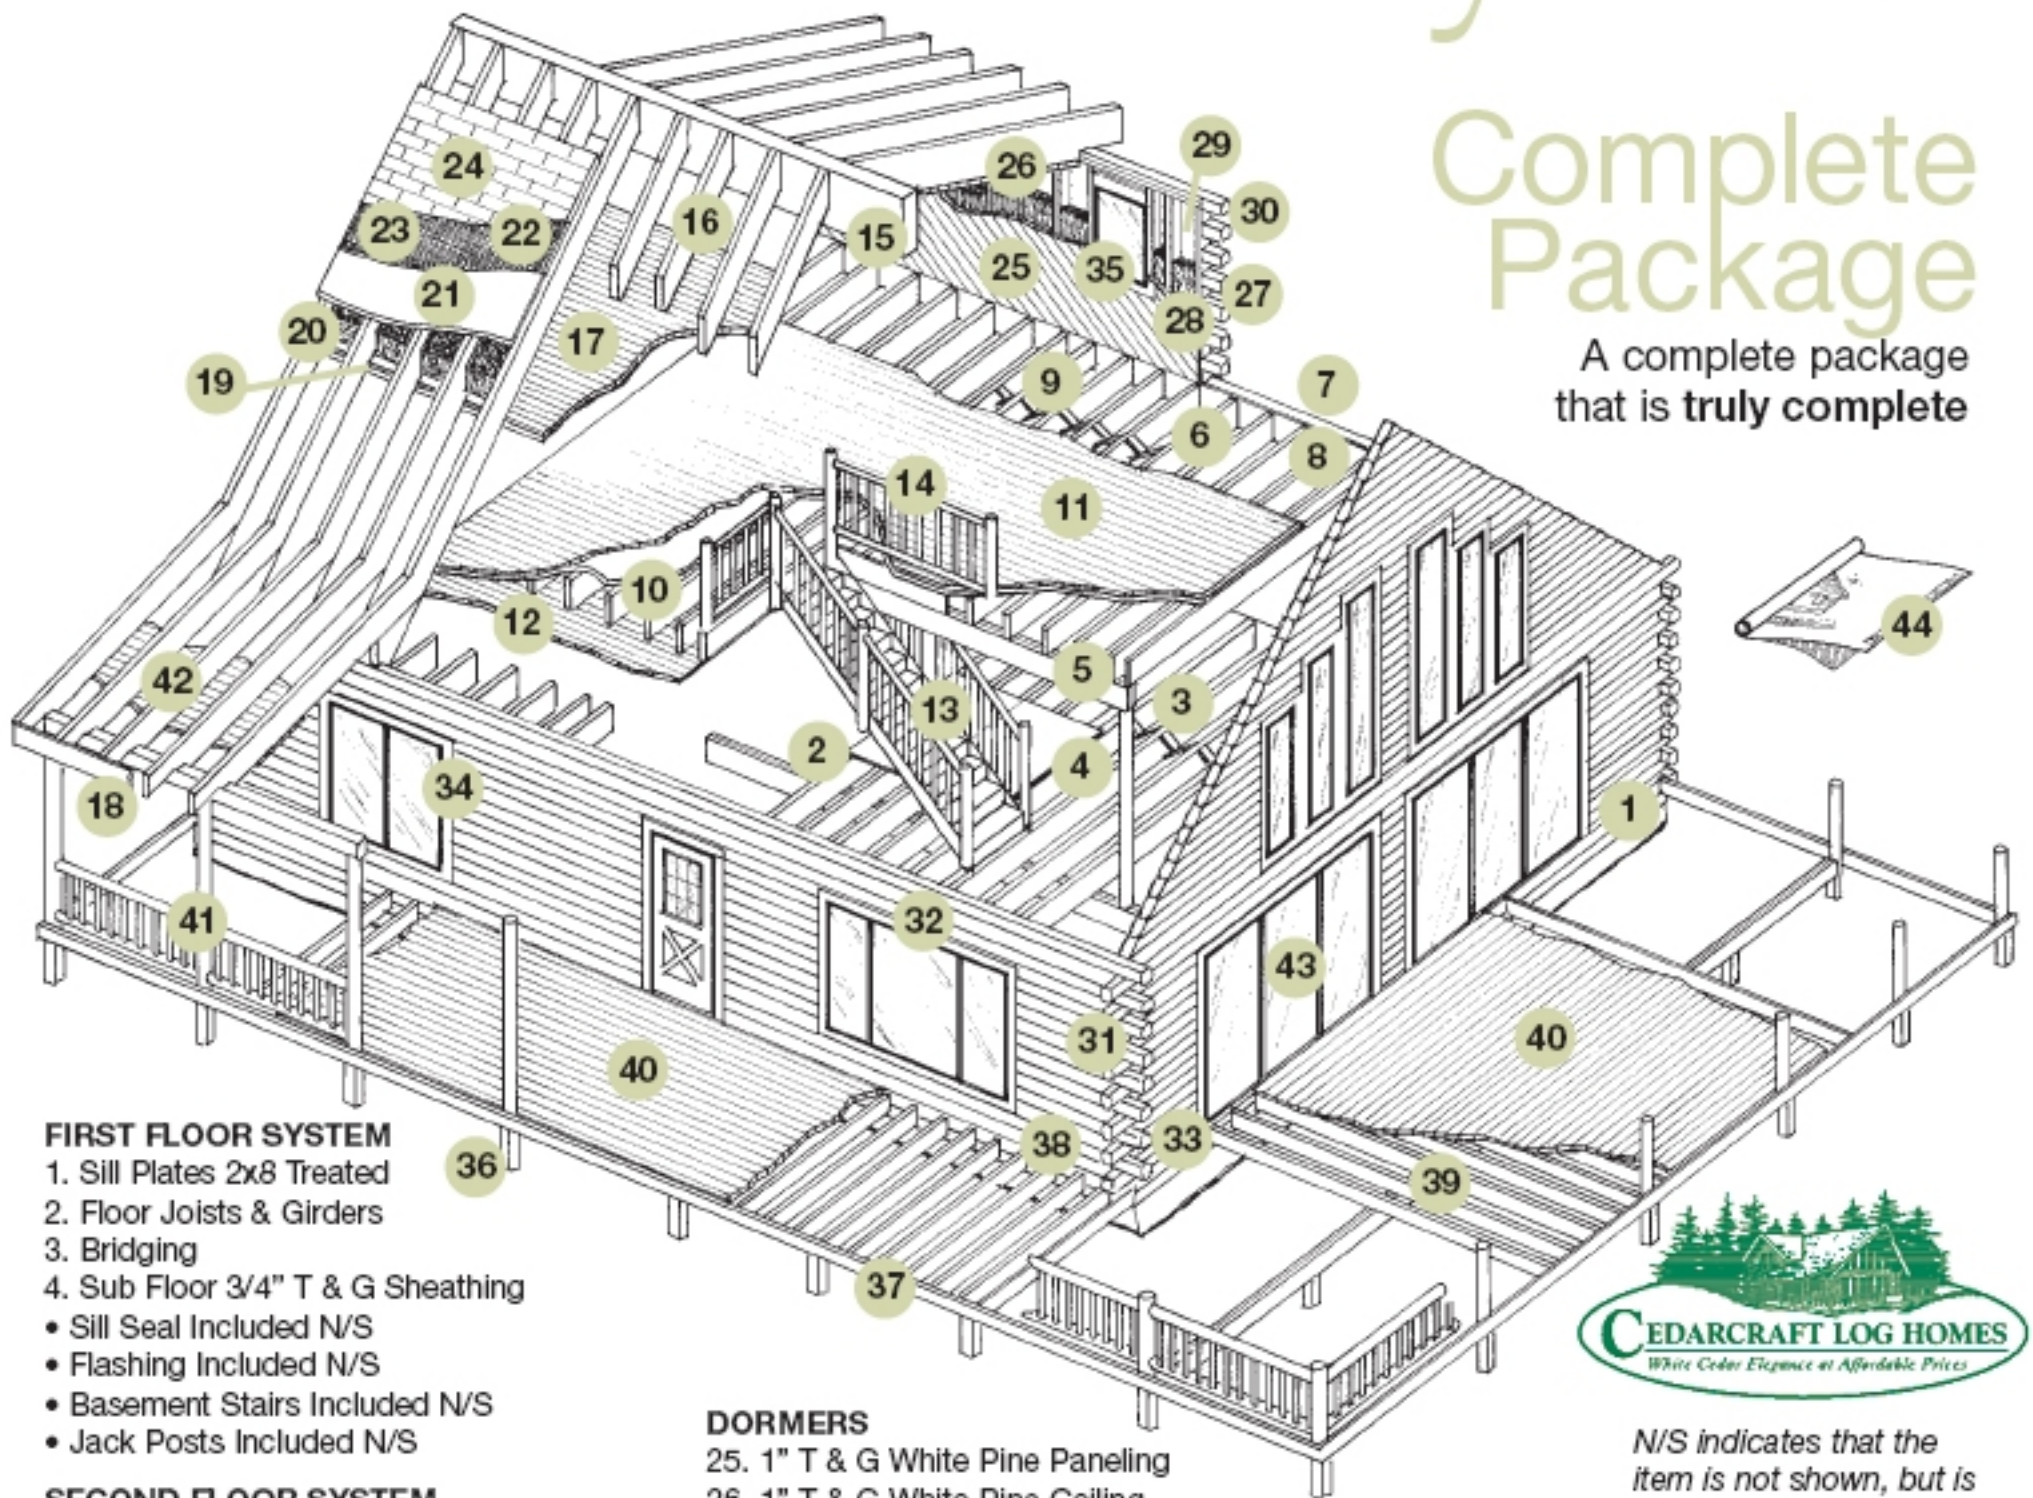

Conventional System

Complete Package

A complete package that is truly complete

FIRST FLOOR SYSTEM

1. Sill Plates 2x8 Treated
2. Floor Joists & Girders
3. Bridging
4. Sub Floor 3/4" T & G Sheathing
 - Sill Seal Included N/S
 - Flashing Included N/S
 - Basement Stairs Included N/S
 - Jack Posts Included N/S

SECOND FLOOR SYSTEM

5. Built Up Columns & Girders
6. 2" Nominal Floor Joists
7. Rim Joists
8. Joist Hangers
9. Bridging
10. 3/4" T & G Sheathing
11. 1" T & G White Pine Flooring
12. 1" T & G White Pine 1st Floor Ceiling
13. Knotty Pine Stairs Included
14. Handcrafted White Cedar Posts, Railings & Spindles for Stairs & Loft Included

ROOF SYSTEM

15. Architectural Glu Lam Ridge Beam
16. 2" Nominal Rafters
17. 1" T & G White Pine Ceilings & Soffit
18. Cedar Fascia Board
19. Insulated Air Barrier
20. R-30 Fiberglass Insulation
21. 1/2" Roof Sheathing w/ Clips
22. Ice & Water Shield
23. 30 lb. Felt Paper
24. 30-Year Dimensional Shingles
 - Collar Ties or Tie Beams Included N/S
 - Ridge Vent Included N/S
 - Soffit Vent Included N/S
 - Drip Edge Included N/S

DORMERS

25. 1" T & G White Pine Paneling
26. 1" T & G White Pine Ceiling
27. 2x6 Stud Wall Framing
28. R-19 Fiberglass Insulation
29. 1/2" Exterior Sheathing & House Wrap
30. Cedar Log Siding (Full Corners Optional)
 - All Roofing As Required