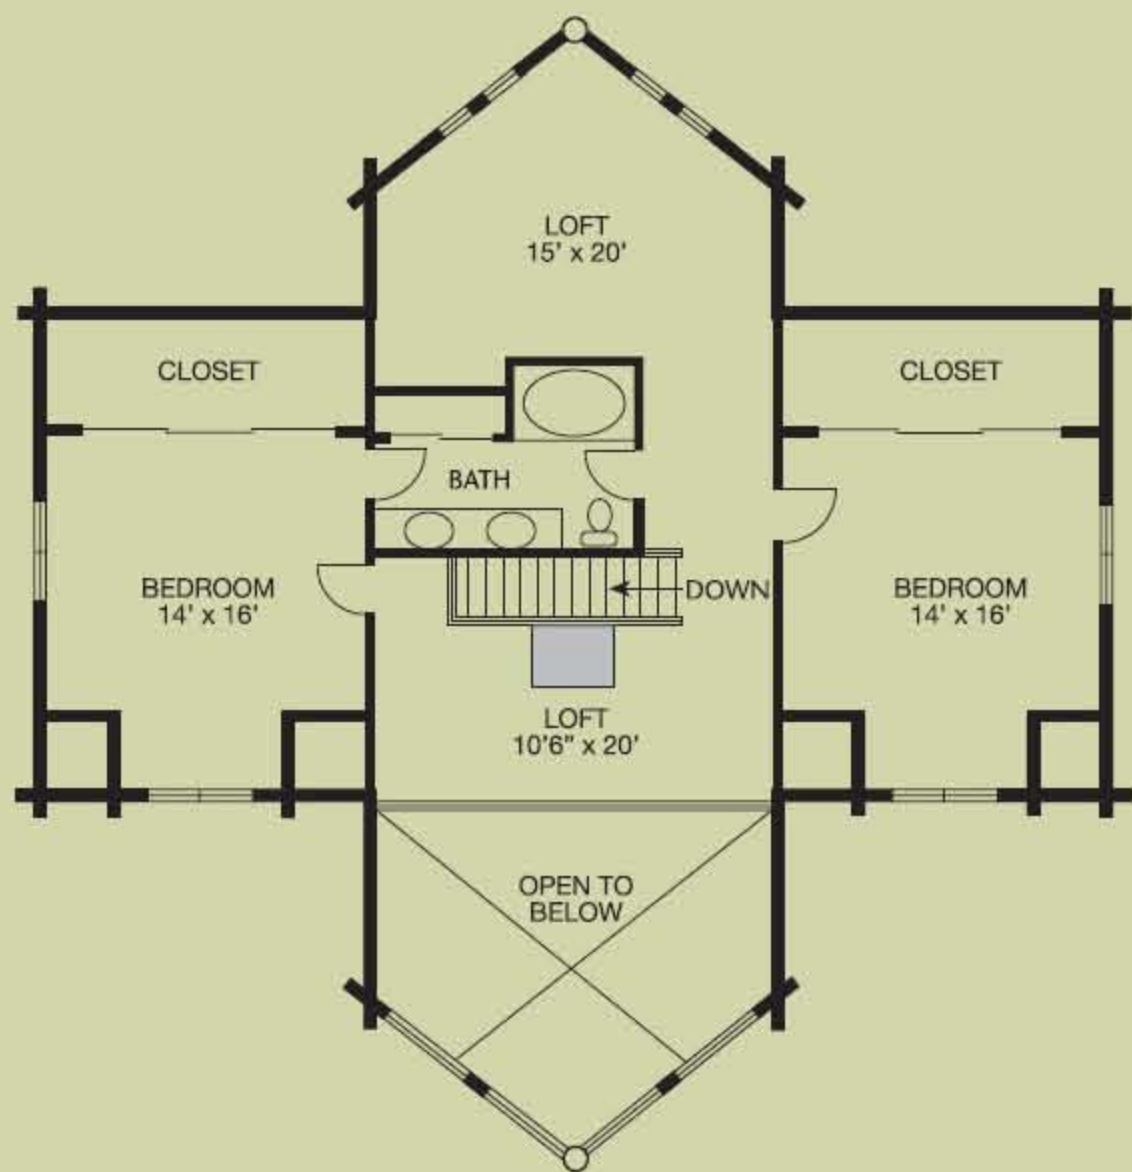

Windsor

3,176 square feet, 24' x 52' and 6' x 20' with 8' prow and 10' x 20' with 8' prow

Spectacular views deserve a spectacular vantage point. The Windsor has two beautiful prows providing walls of windows for great viewing – from both the kitchen and upstairs loft, as well as the ample-sized great room. Three bedrooms plus a master suite, three baths, den, mudroom, and eat-in kitchen make this home beautiful and “family friendly.” A large, lovely back deck and front deck round out the package. With 3,176 square feet of space, it’s great for large families.