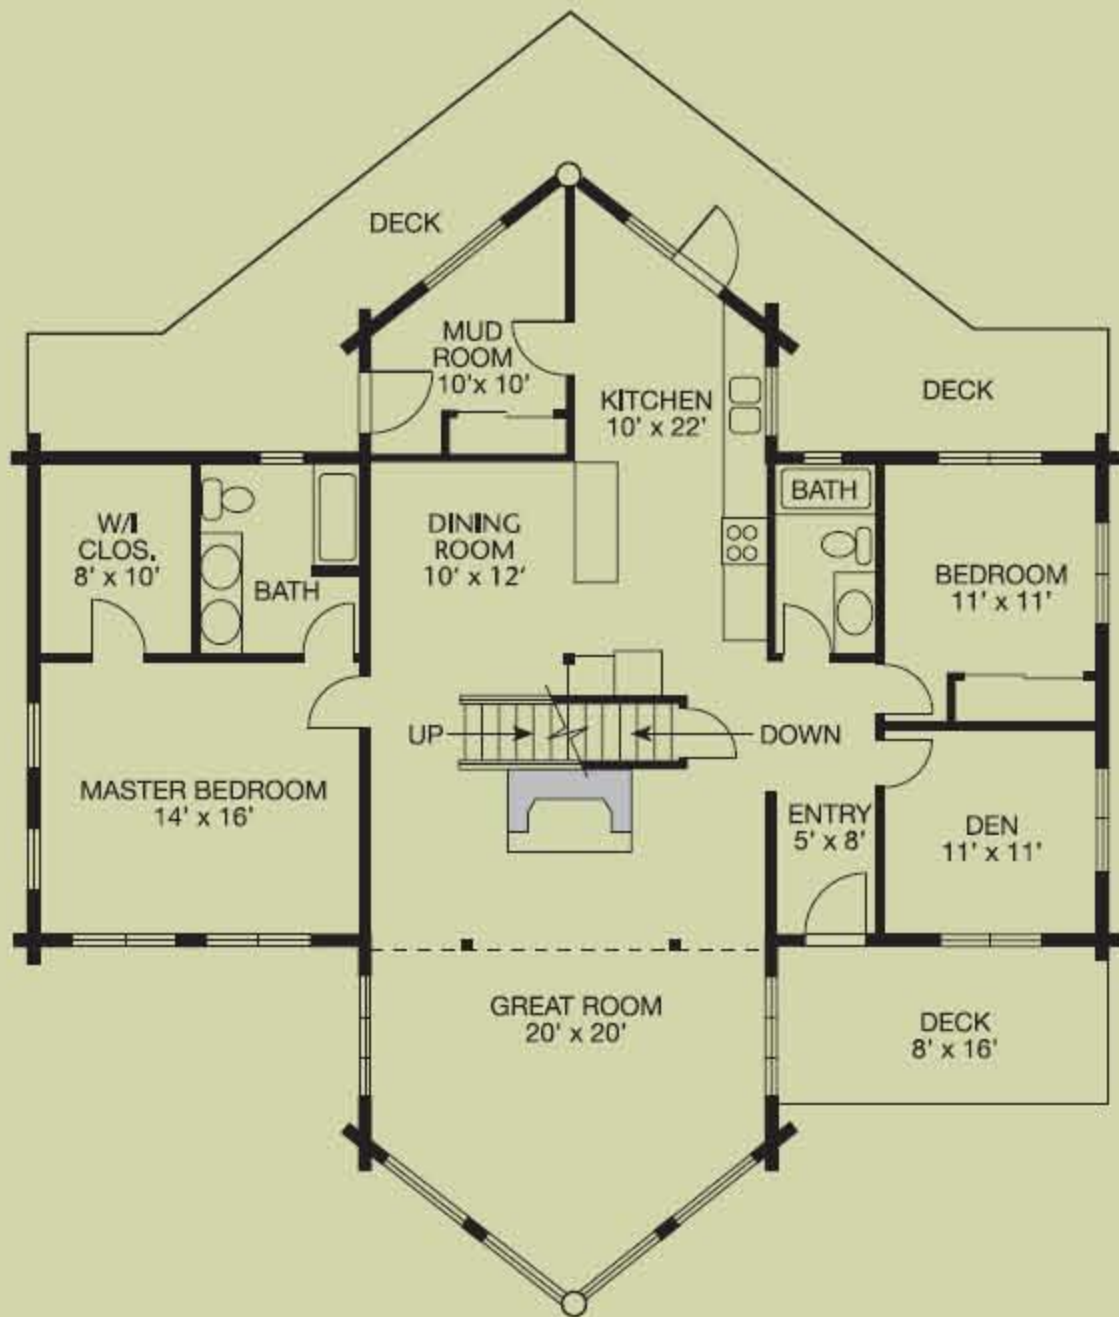

Windsor

3,176 square feet, 24' x 52' and 6' x 20' with 8' prow and 10' x 20' with 8' prow

Spectacular views deserve a spectacular vantage point. The Windsor has two beautiful prows providing walls of windows for great viewing – from both the kitchen and upstairs loft, as well as the ample-sized great room. Three bedrooms plus a master suite, three baths, den, mudroom, and eat-in kitchen make this home beautiful and “family friendly.” A large, lovely back deck and front deck round out the package. With 3,176 square feet of space, it’s great for large families.