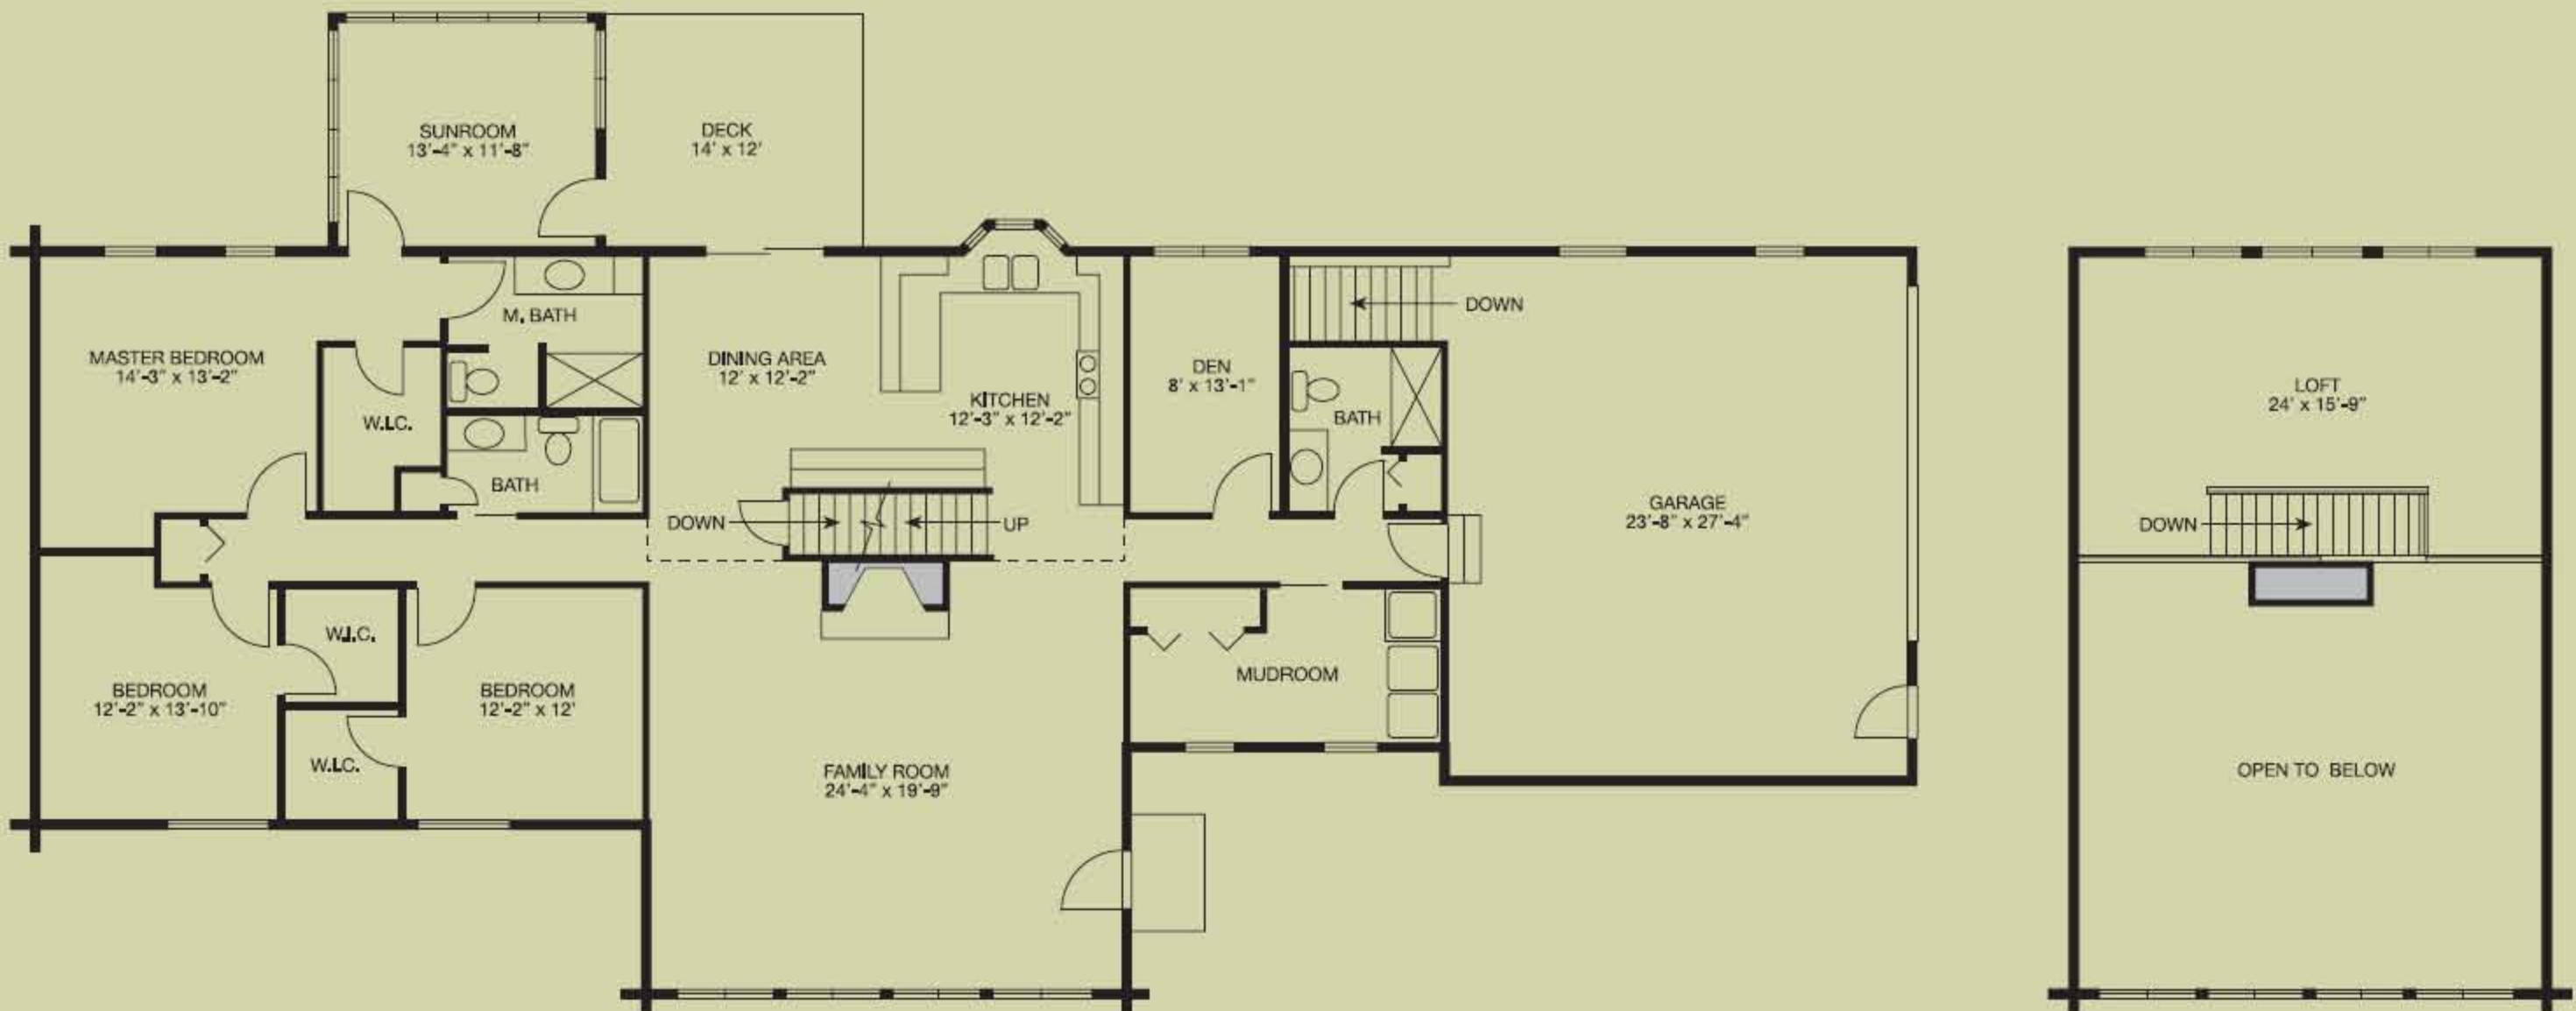

Timberlake

2,884 square feet, 30' x 73' with 8' x 24' offset, 12' x 14' sunroom and 24' x 28' garage

An exquisite home, the 2,884-square-foot Timberlake is perfect to capture the views – whether you choose to build seaside, lakeside, or nestled away in the woods. A stunning “wall of windows” and warm fire await you in the large family room. The spacious loft is perfect for lounging, playing or reading. With a sunroom off of the master suite and a deck accessible from the dining room, you’ll always enjoy the scenery!