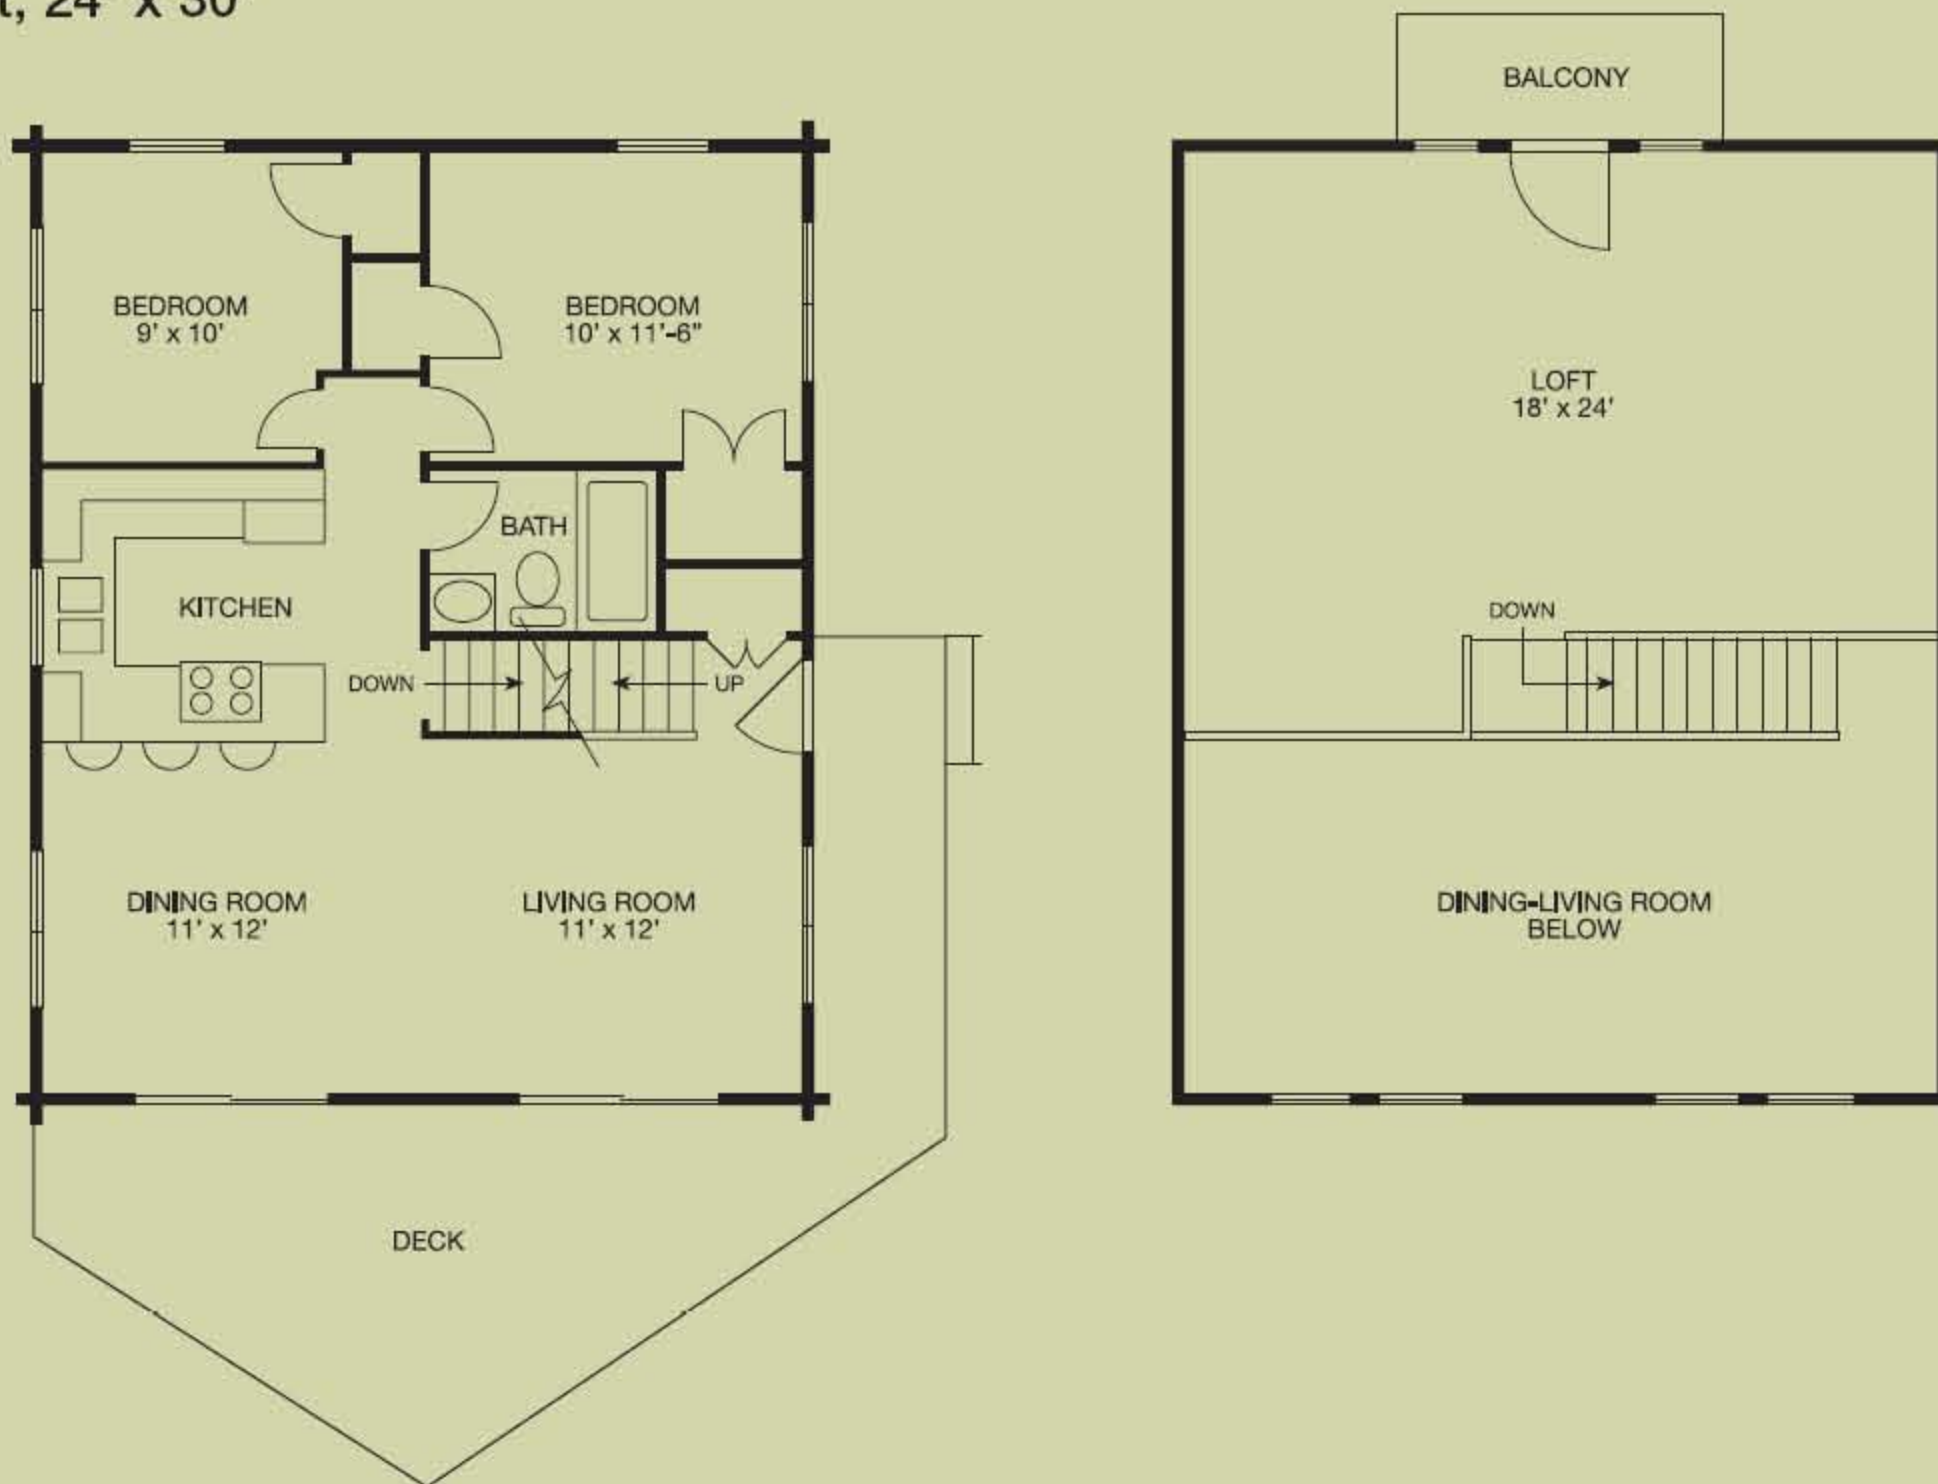

# Summit

1,216 square feet, 24' x 30'

Imagine your own private chalet! Whether you have a site at the seashore, deep in the woods, or on a suburban lot, you'll love to come home to the Summit. A stunning, expansive deck and large loft overlooking the great room complete the picture.

This 1,216-square-foot home offers two bedrooms and one bath – and lots of class!

1.800.982.2902 • 440.259.0080 • fax: 440.259.0081 • 3750 Clark Road, Perry, Ohio 44081 • [www.cedarcraftloghomes.com](http://www.cedarcraftloghomes.com)