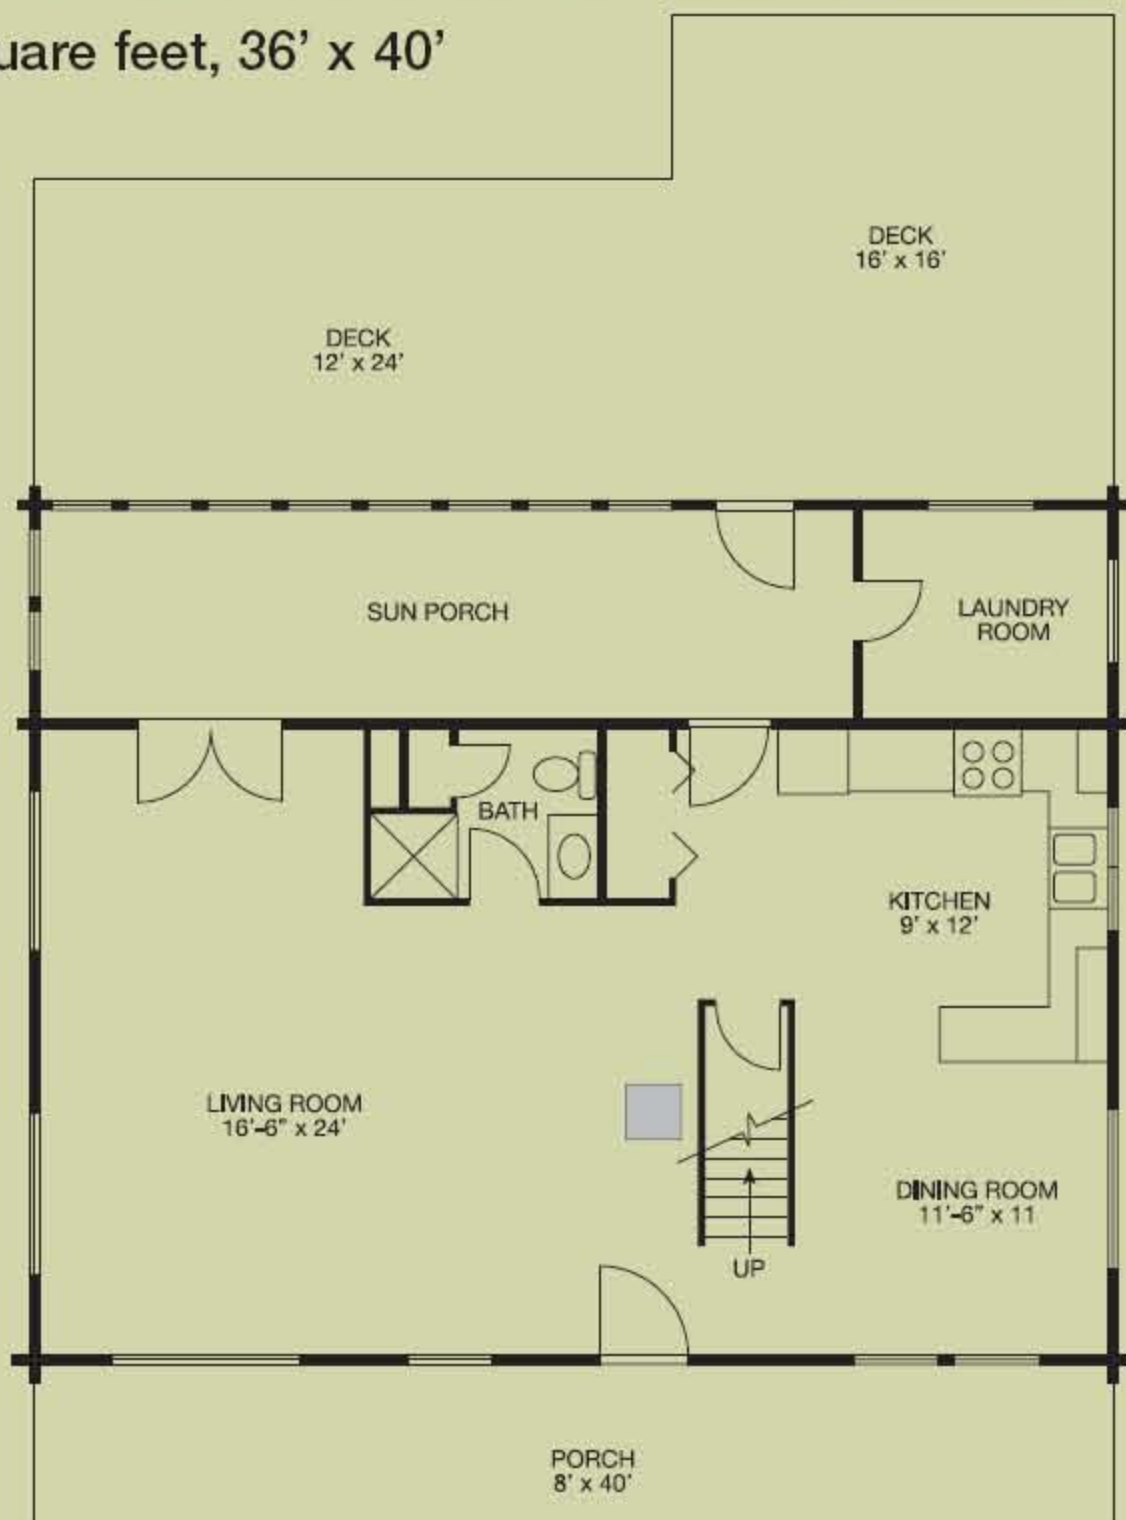

# Rockwood

2,400 square feet, 36' x 40'

*A great family home – no matter where you decide to build. A classic style and beautiful design, the Rockwood is chock full of storage and closet space. Three bedrooms are upstairs, including a nice-sized master bedroom. The large living room includes an alcove, and leads to the formal dining area and efficient kitchen. At 2,400 square feet, this home is a sure winner for your family.*