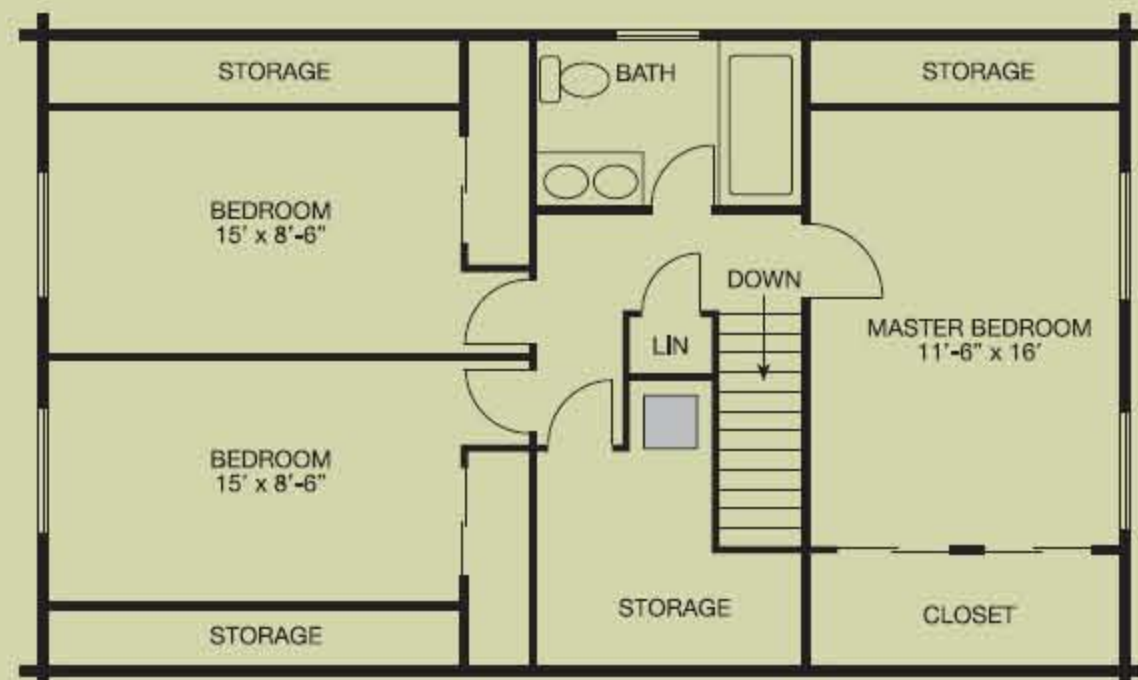

# Rockwood

2,400 square feet, 36' x 40'

*A great family home – no matter where you decide to build. A classic style and beautiful design, the Rockwood is chock full of storage and closet space. Three bedrooms are upstairs, including a nice-sized master bedroom. The large living room includes an alcove, and leads to the formal dining area and efficient kitchen. At 2,400 square feet, this home is a sure winner for your family.*