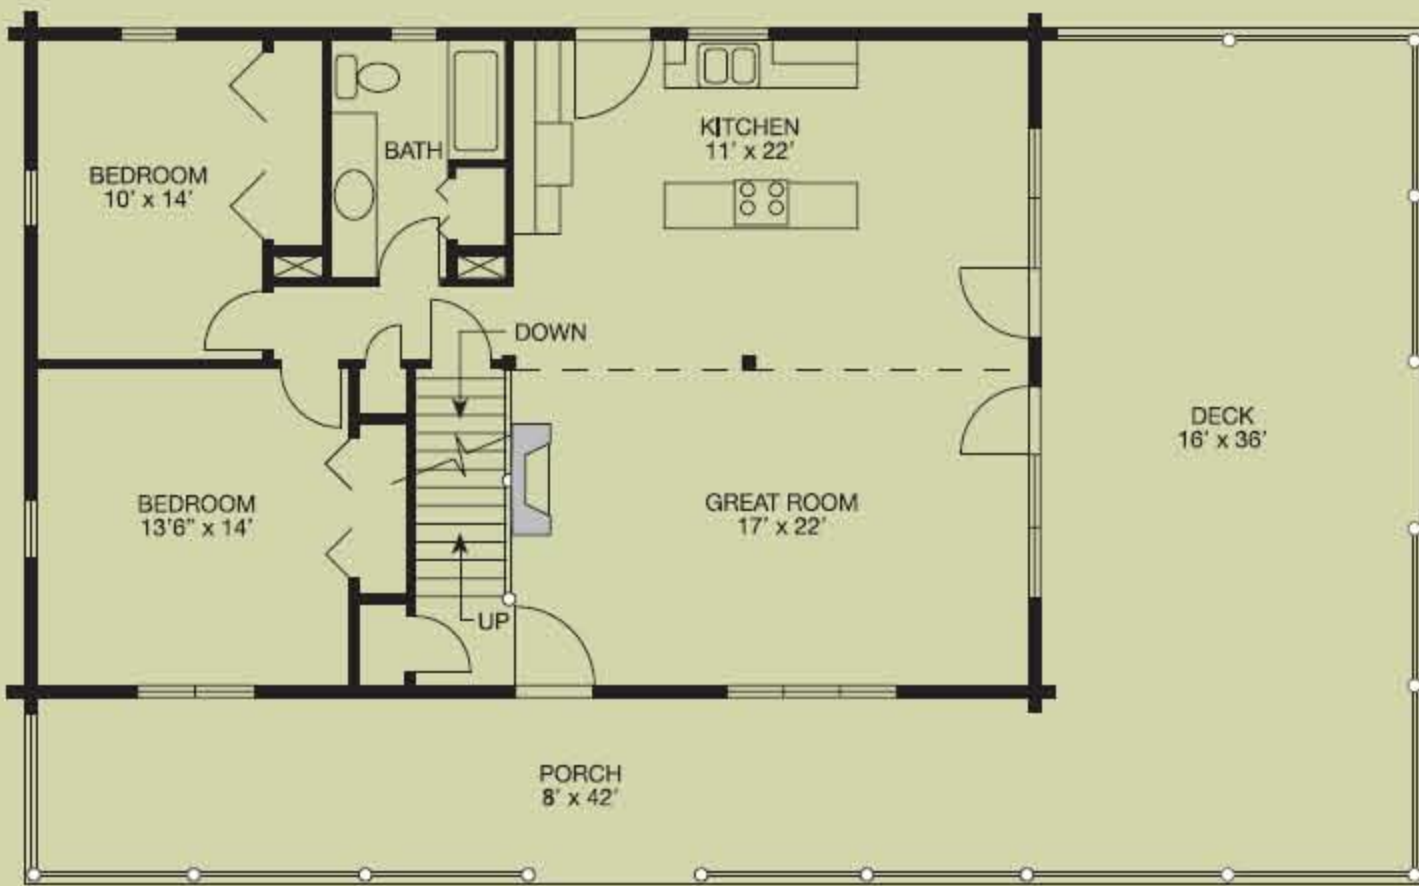

Rock Creek

2,028 square feet, 28' x 42'

Kicking back on the deck is easy when you call the Rock Creek "home." With its spacious great room, this 2,028-square-foot home is quietly elegant, yet is suitable for the informal lifestyle. Featuring two bedrooms and two baths, plus a private second-floor master suite with balcony and loft area, it's a solid family home.