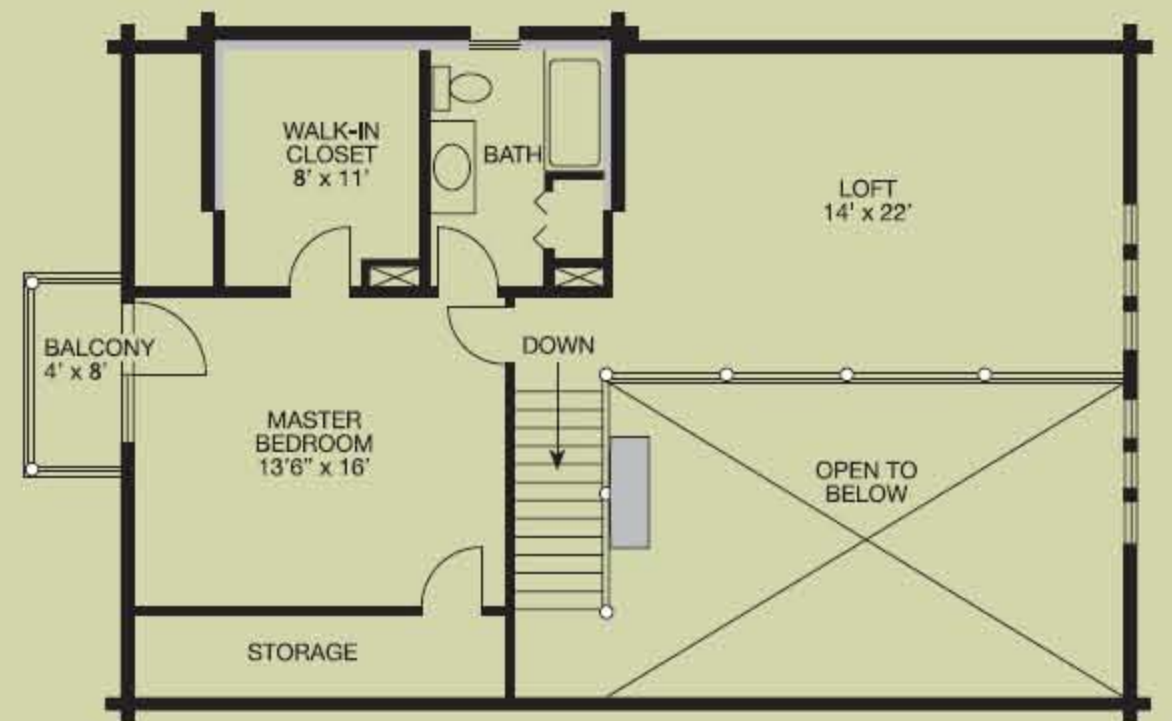

Rock Creek

2,028 square feet, 28' x 42'

Kicking back on the deck is easy when you call the Rock Creek "home." With its spacious great room, this 2,028-square-foot home is quietly elegant, yet is suitable for the informal lifestyle. Featuring two bedrooms and two baths, plus a private second-floor master suite with balcony and loft area, it's a solid family home.