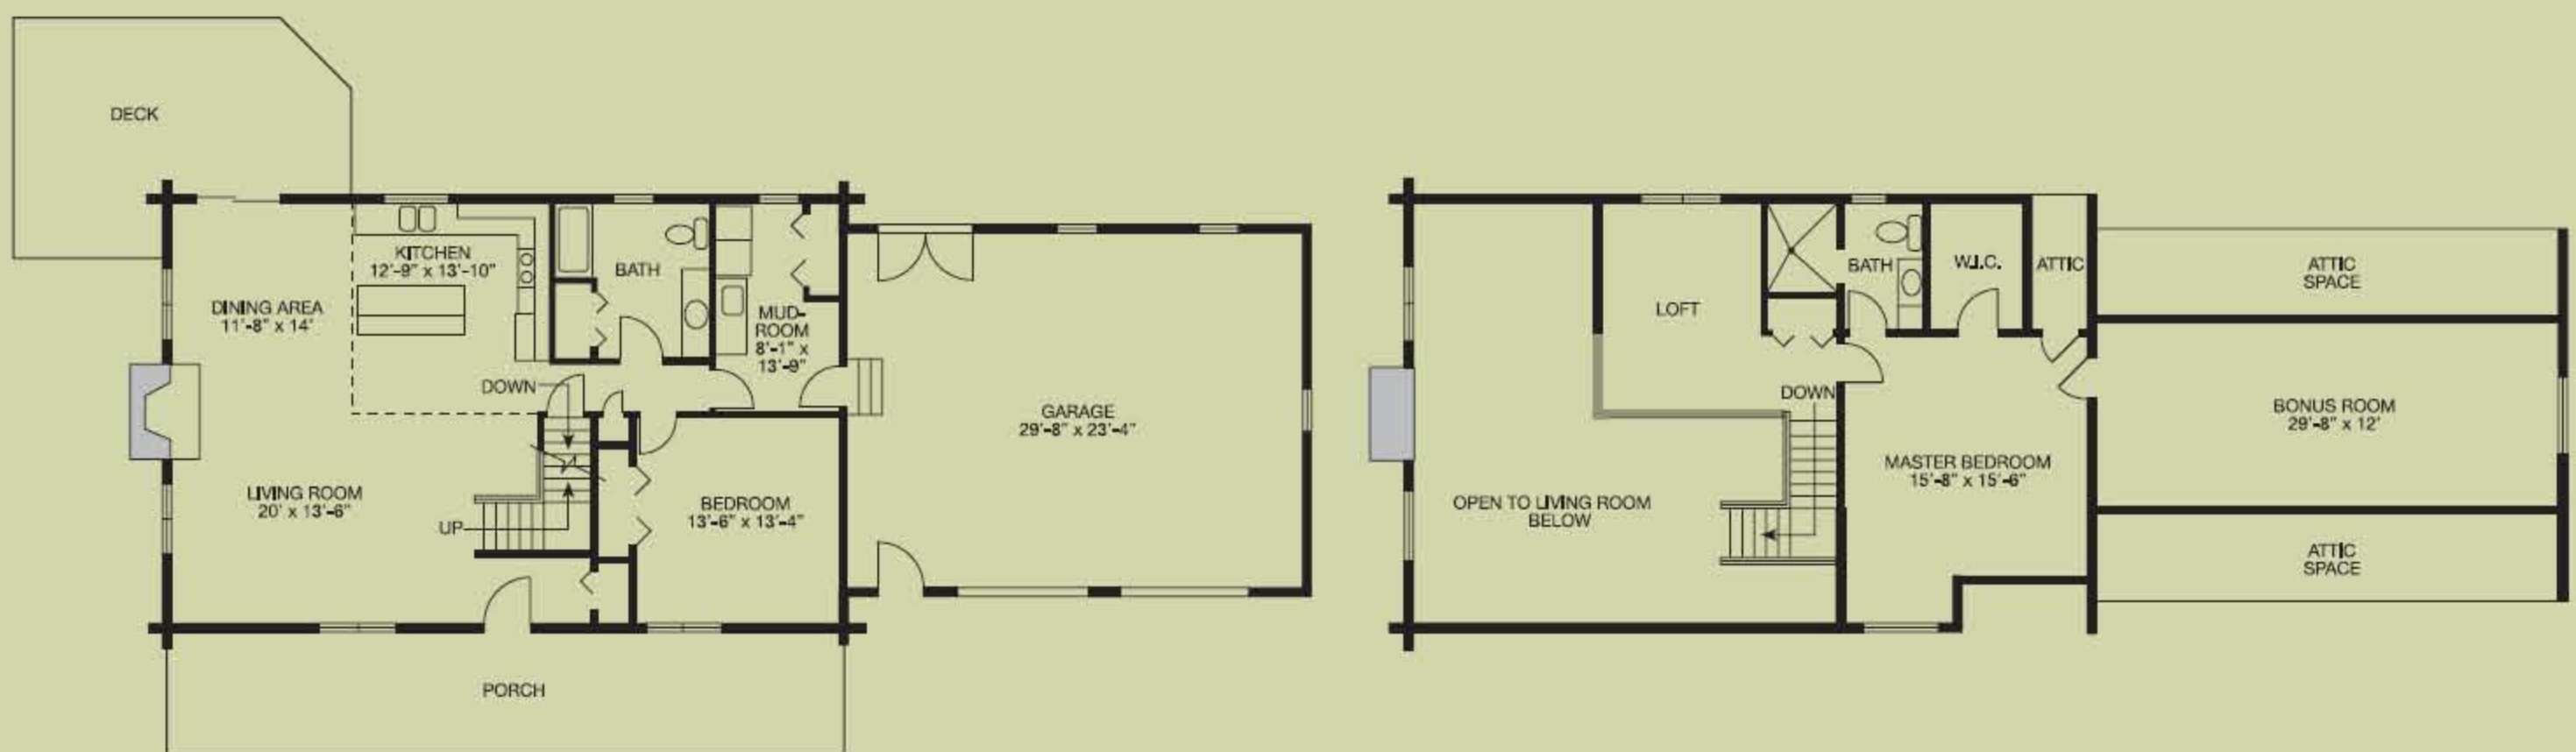

Ravenna

1,858 square feet, 28' x 44' with 24' x 30' garage

Perfect as a rustic log cabin getaway or family home – the 1,858-square-foot Ravenna is a charmer. The second floor is your private master suite, with loft, walk-in closet, and bath – plus a large “bonus room” for storage, reading, hobbies, or the computer – whatever suits you best. A fireplace warms the living and dining areas, and you can relax on the front porch or backyard deck.