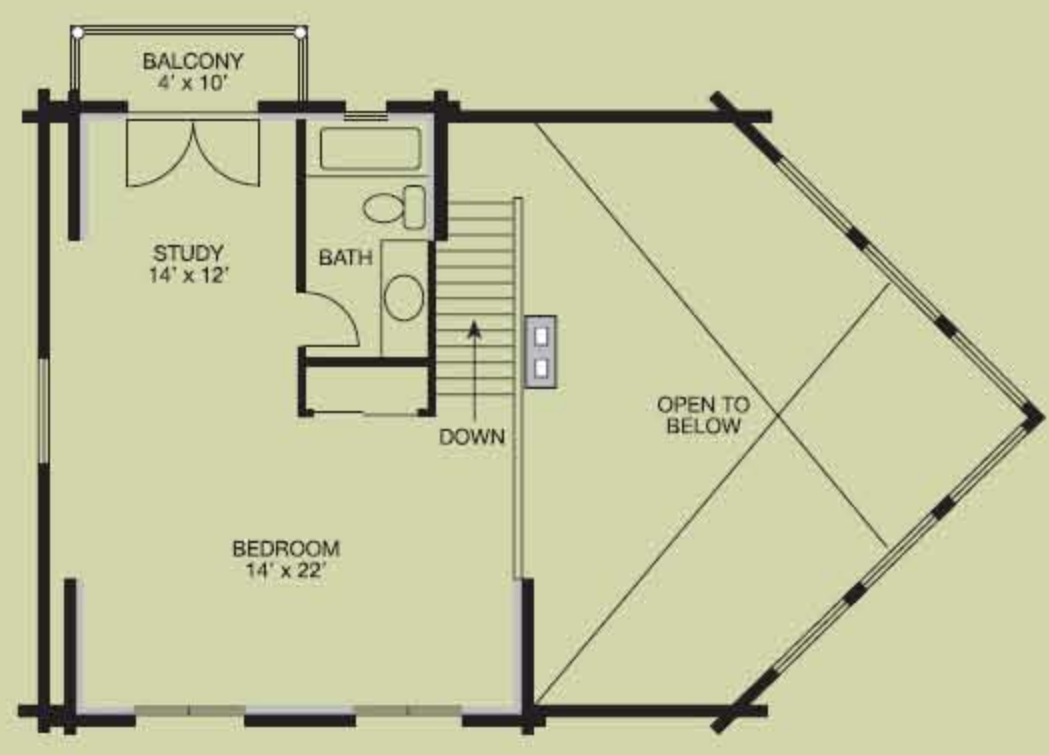

Little Mountain

1,728 square feet, 28' x 32' with 14' prow

When perfect views count, the Little Mountain delivers. A huge elevated cedar deck is the ideal outdoor “room” for star gazing, coffee drinking, or family fun. A large great room with soaring cathedral ceiling and plenty of windows bring the outdoors in. This 1,728-square-foot design includes a study, two baths, and three bedrooms.