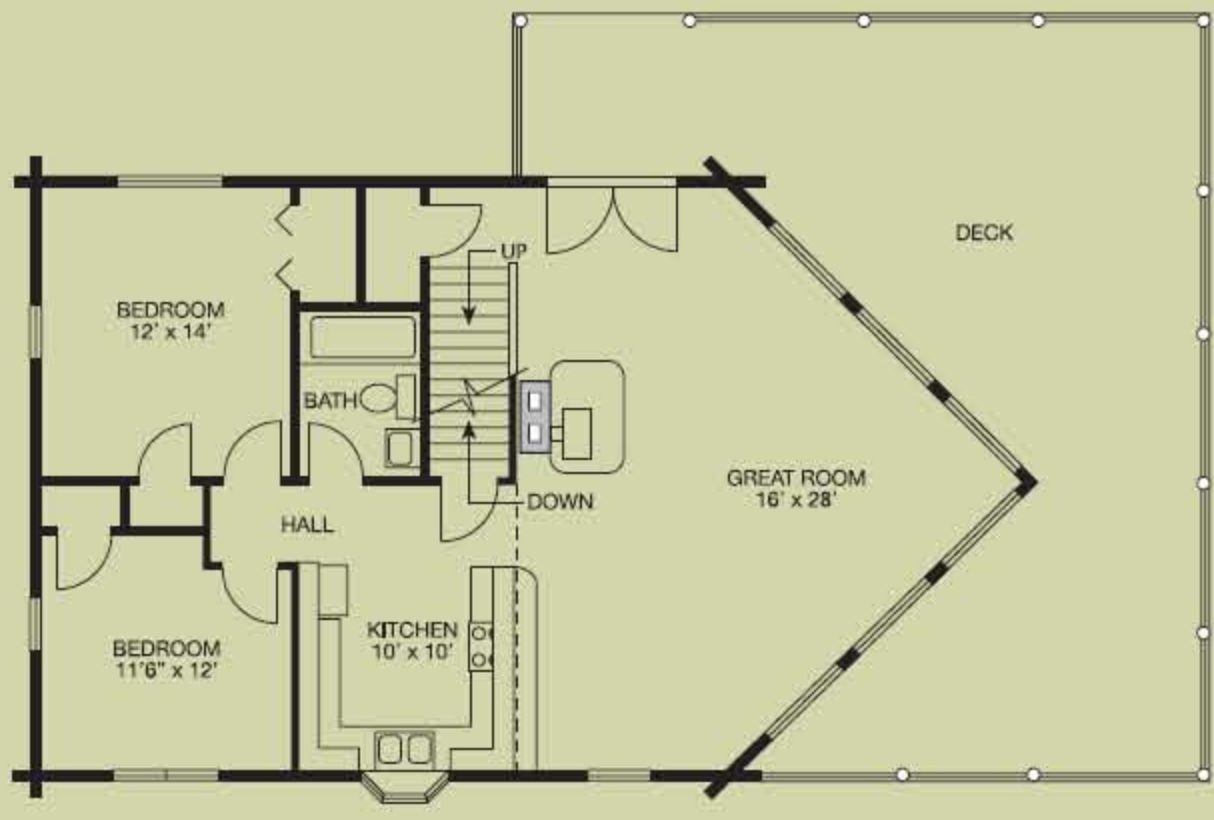

Little Mountain

1,728 square feet, 28' x 32' with 14' prow

When perfect views count, the Little Mountain delivers. A huge elevated cedar deck is the ideal outdoor “room” for star gazing, coffee drinking, or family fun. A large great room with soaring cathedral ceiling and plenty of windows bring the outdoors in. This 1,728-square-foot design includes a study, two baths, and three bedrooms.