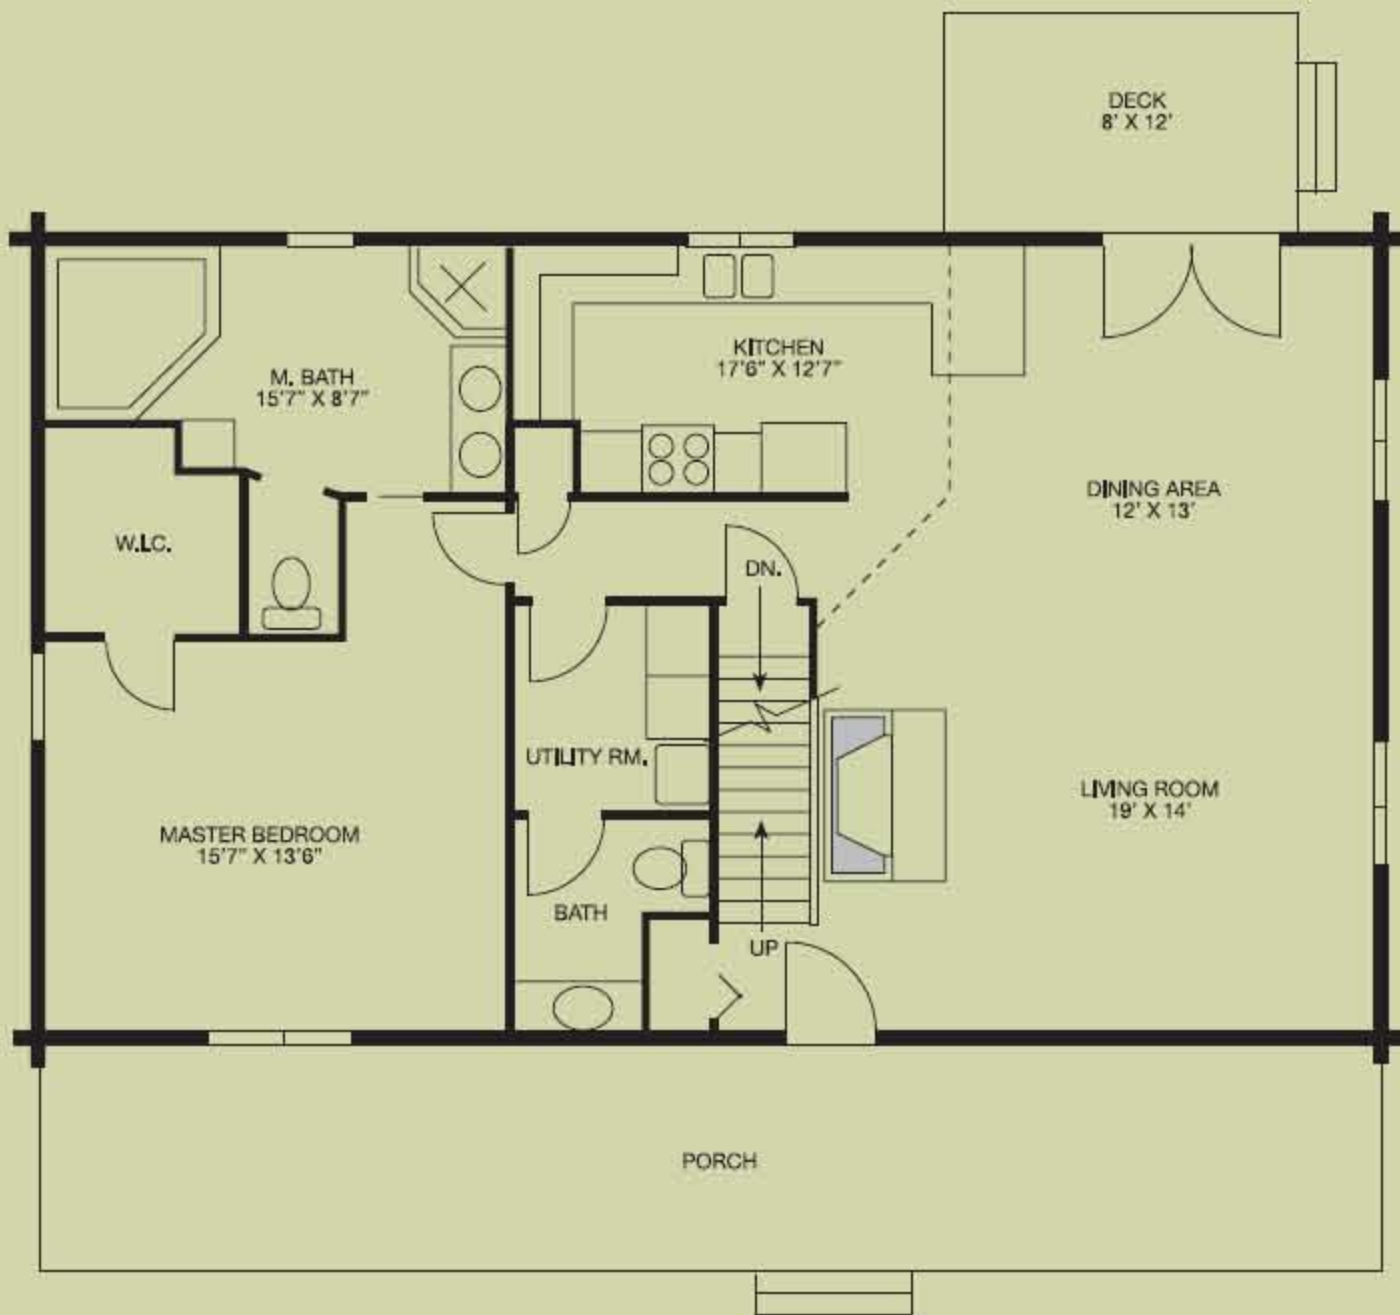

# Geneva

2,100 square feet

Cute, cozy – yet it offers lots of room for families. With two bedrooms upstairs and a large master suite on the first floor, this 2,100-square-foot design boasts an open, spacious floor plan. Enjoy the deck off of the dining room, the warm fire, the skylights, and the charming front porch. The Geneva is right for you!