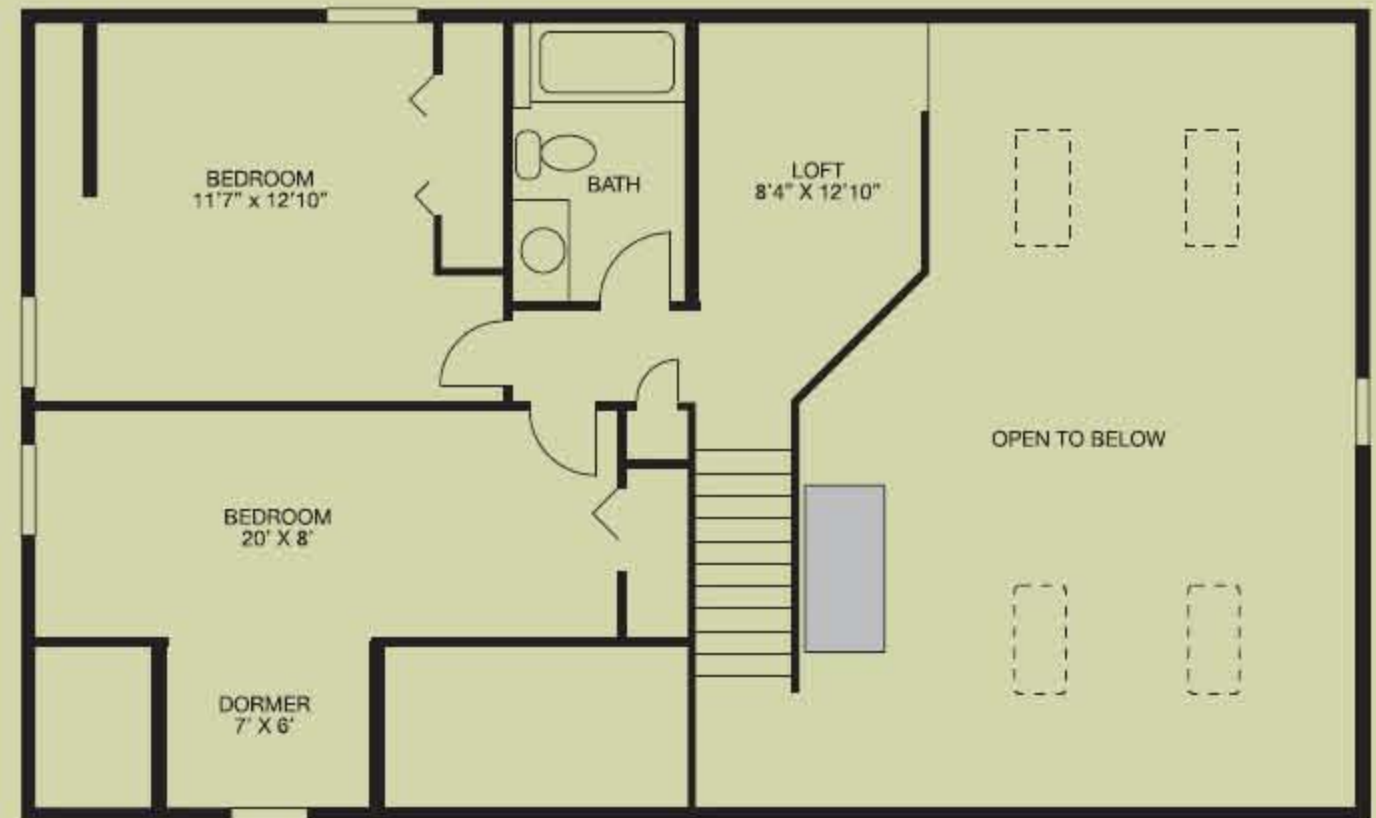

# Geneva

2,100 square feet

Cute, cozy – yet it offers lots of room for families. With two bedrooms upstairs and a large master suite on the first floor, this 2,100-square-foot design boasts an open, spacious floor plan. Enjoy the deck off of the dining room, the warm fire, the skylights, and the charming front porch. The Geneva is right for you!