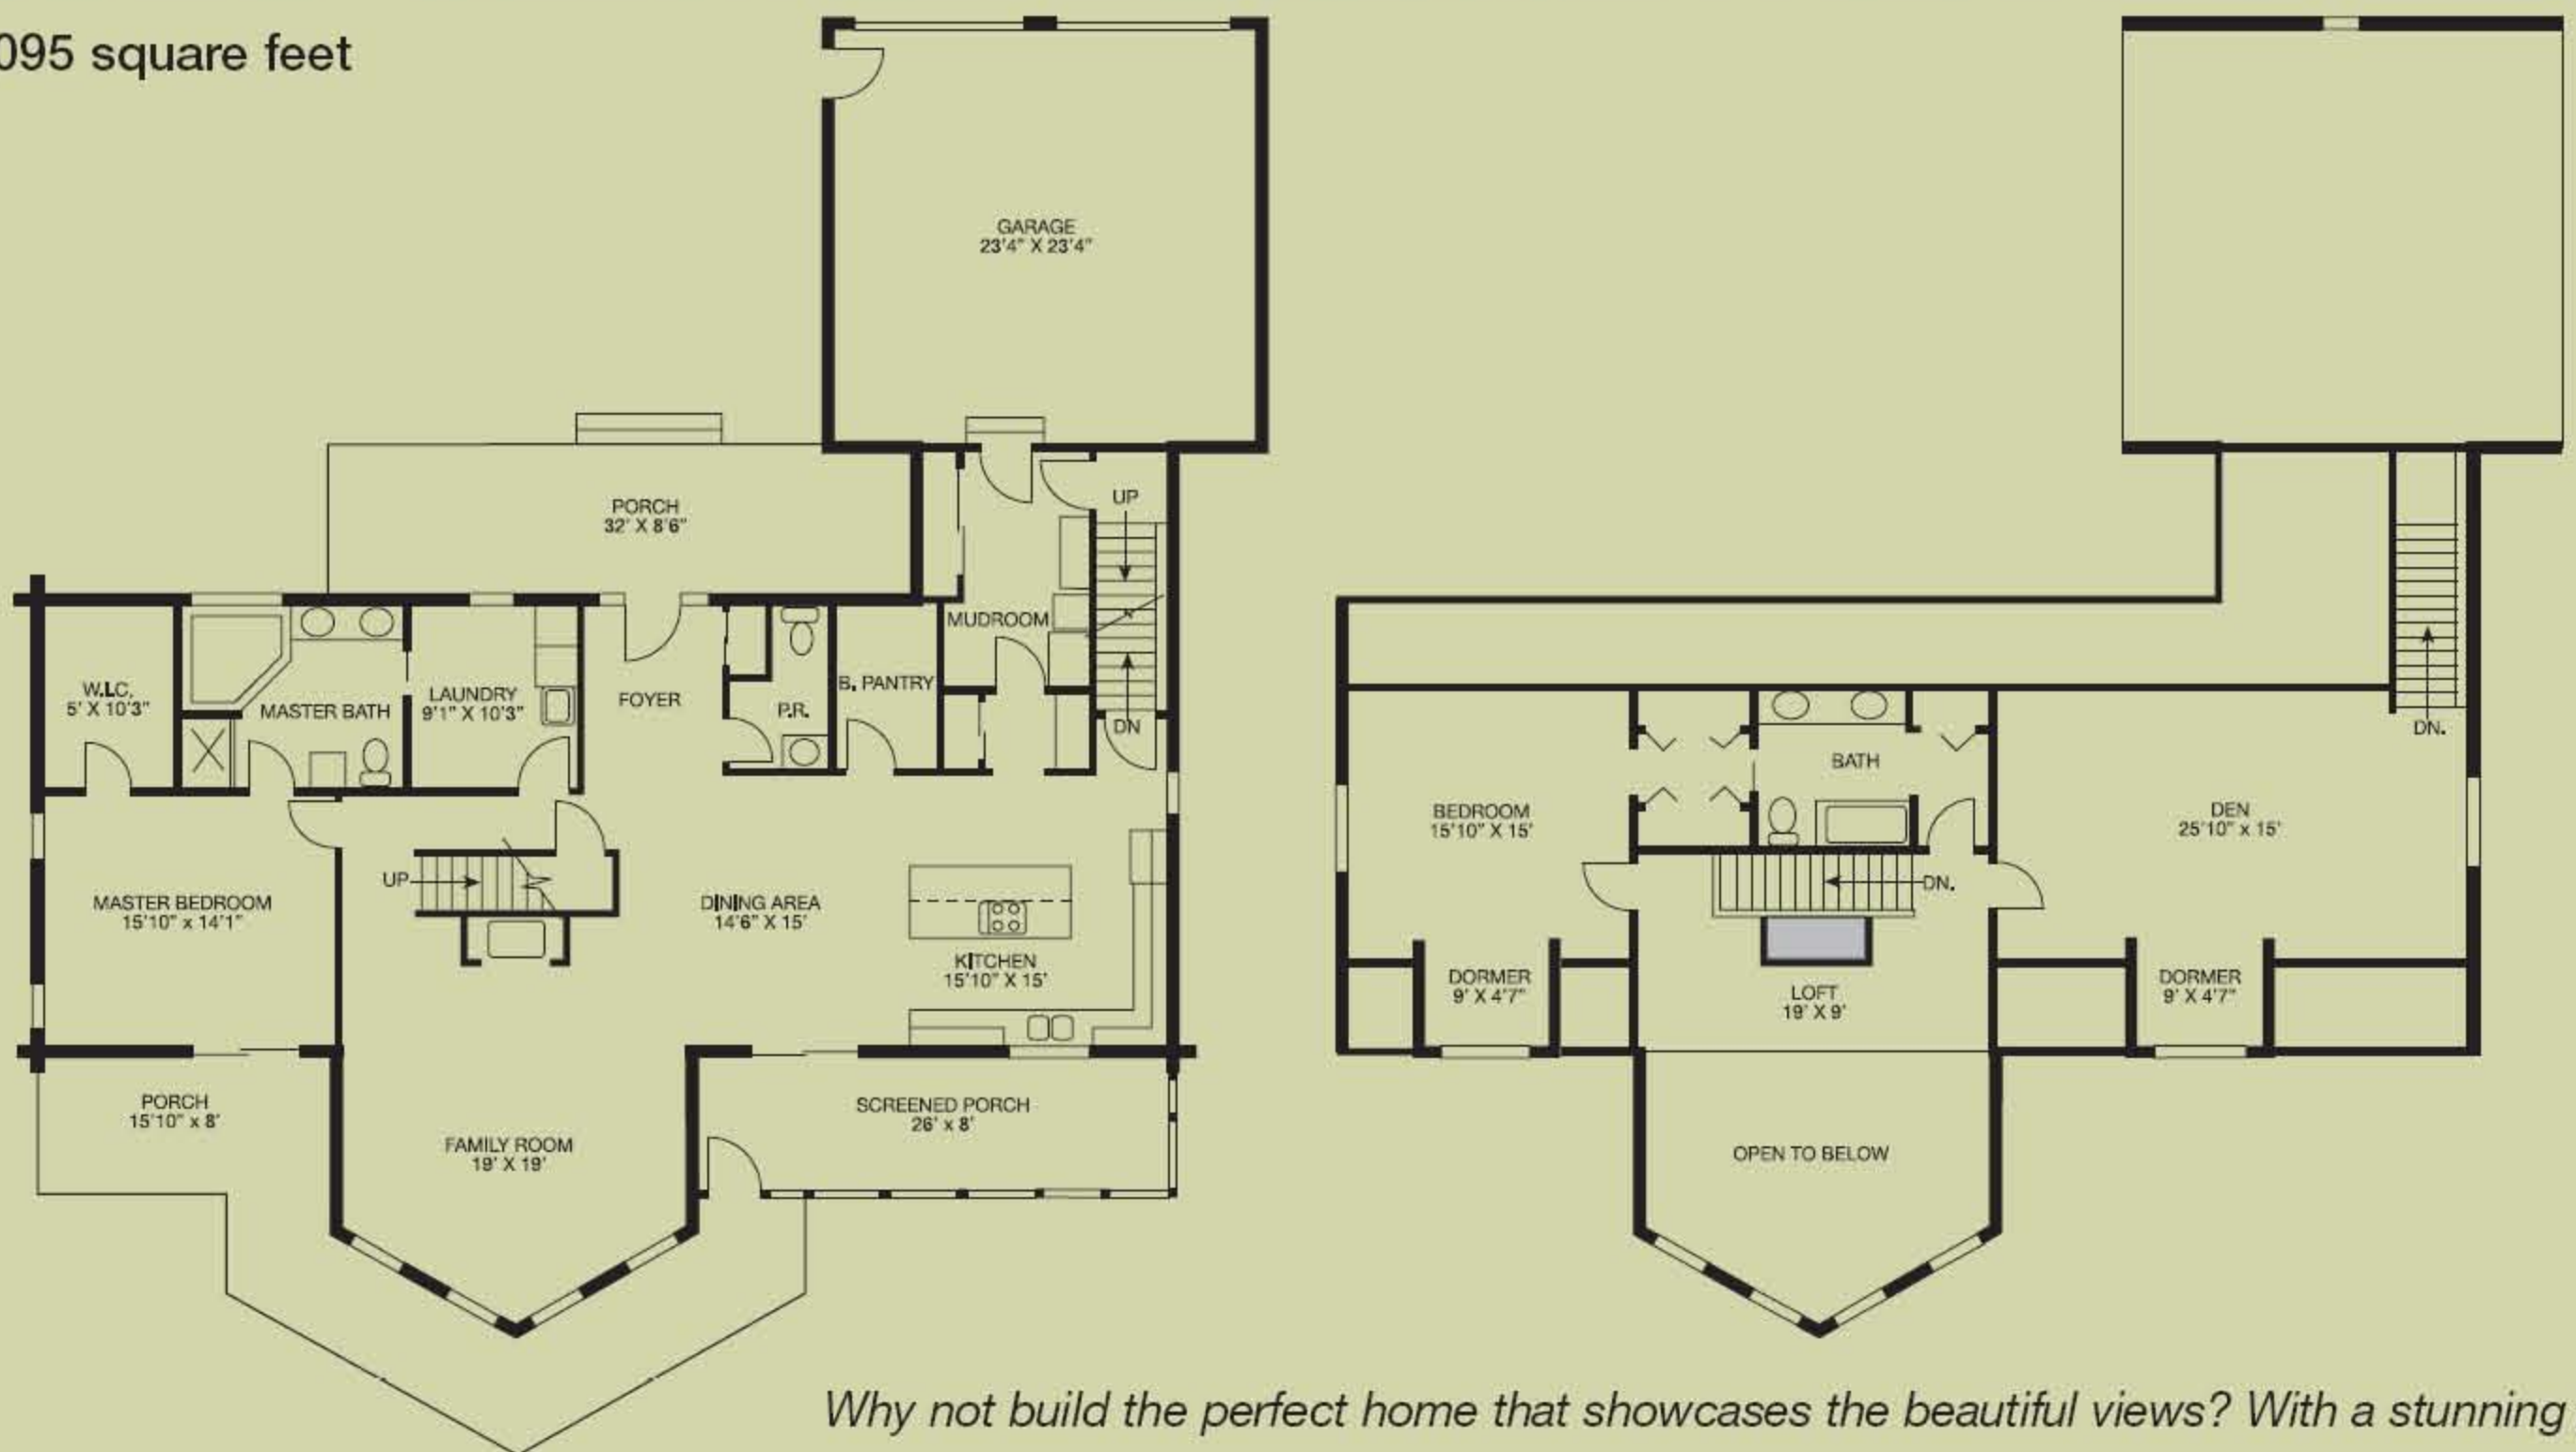

Concord

3,095 square feet

Why not build the perfect home that showcases the beautiful views? With a stunning front family room and a private screened porch, you can relax and enjoy the beauty of your vistas. The lovely front and back porches and deck let you wander outside for a quiet cup of tea, entertaining, or to hear the birds sing. The 3,095-square-foot Concord offers two bedrooms, including its luxurious master suite, and features a convenient mudroom, soaring cathedral ceiling, and loft. The large, upstairs den could be used as a third bedroom.