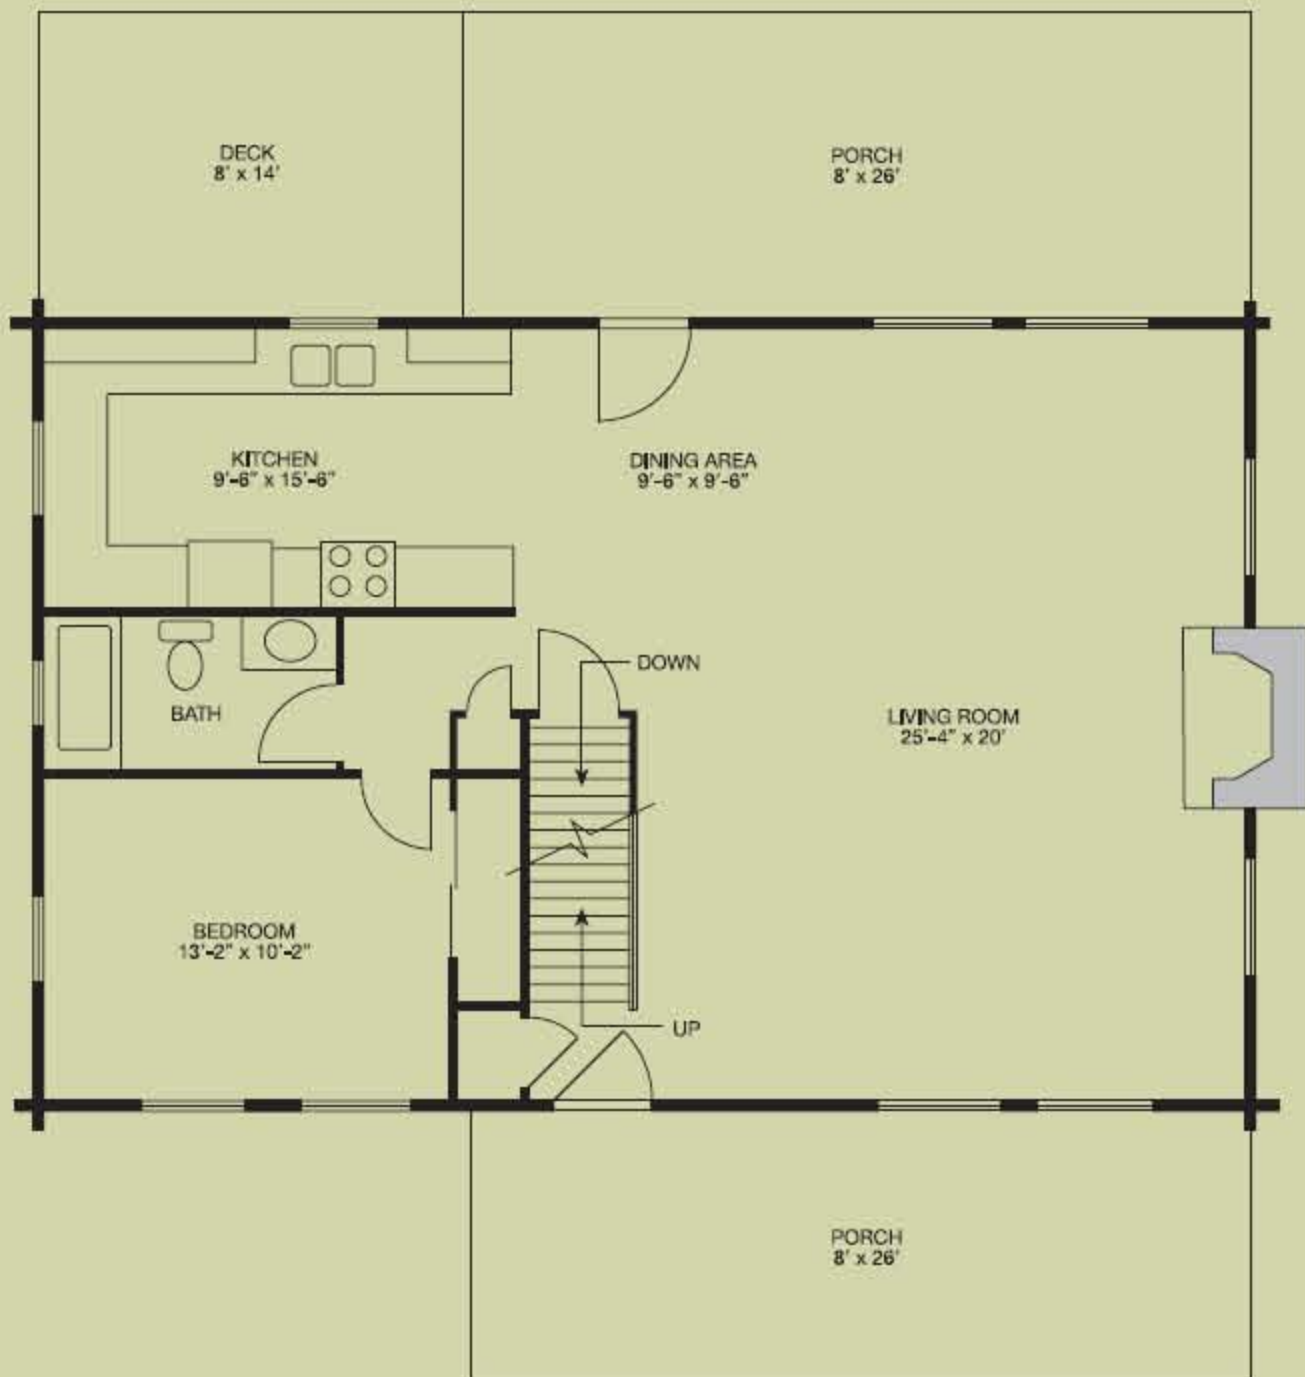

Catawba

1,400 square feet, 26' x 40'

Want an open floor plan? You won't believe the spaciousness of the Catawba. Great for entertaining, the living room leads through the dining room and is open to the large kitchen. Guests will meander to the front and back porches to enjoy the views. With three bedrooms and two baths, this 1,400-square-foot home has a "big" feel to it.