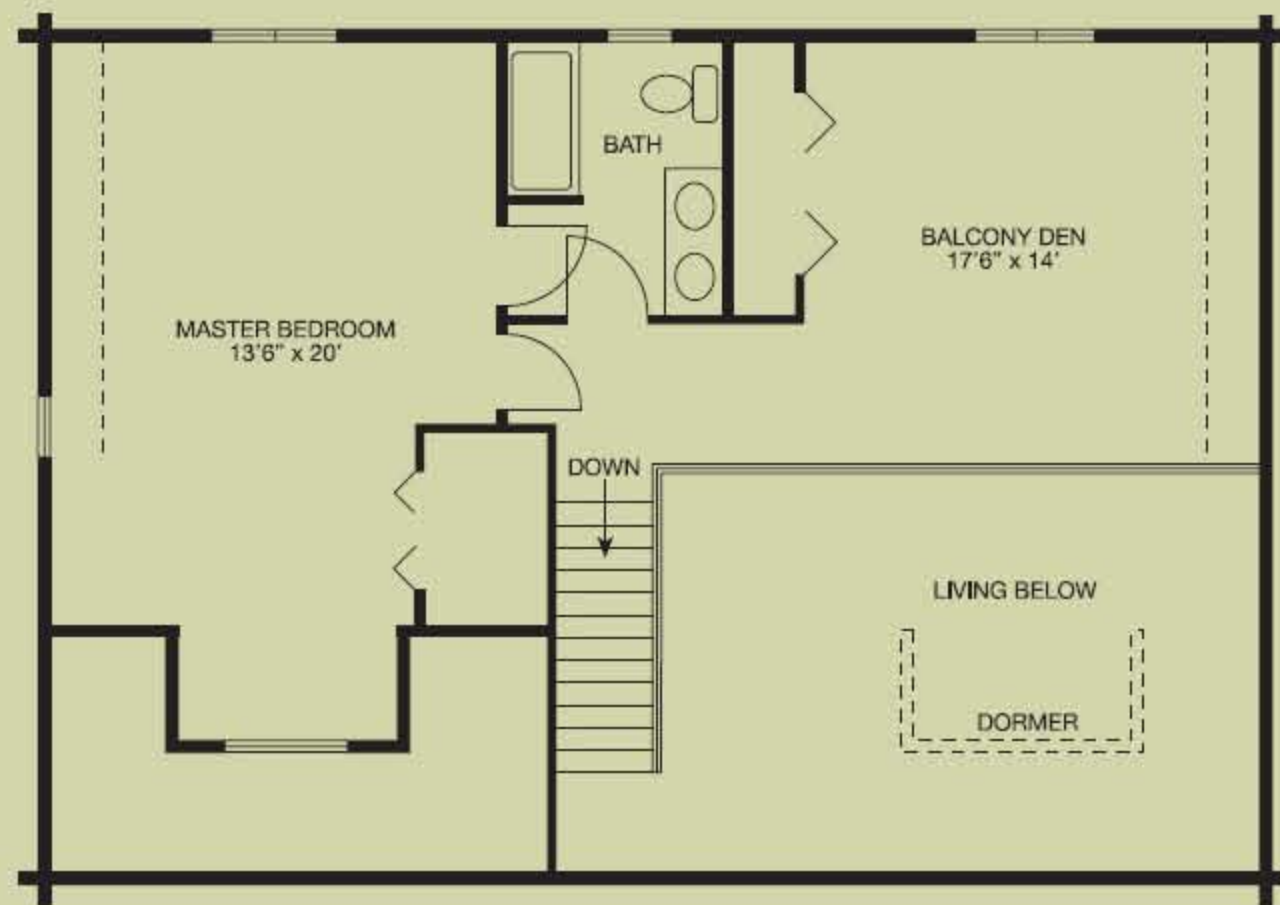

Burton

1,960 square feet, 28' x 40'

*If you envision your dream home with an expansive front porch, then the **Burton** is for you. This 1,960-square-foot home offers a 40-foot wide porch across the front – perfect for relaxing. A second-floor master bedroom and two first-floor bedrooms are great for a family of any size. The open balcony area upstairs is a terrific spot for a reading room, TV room, or den.*