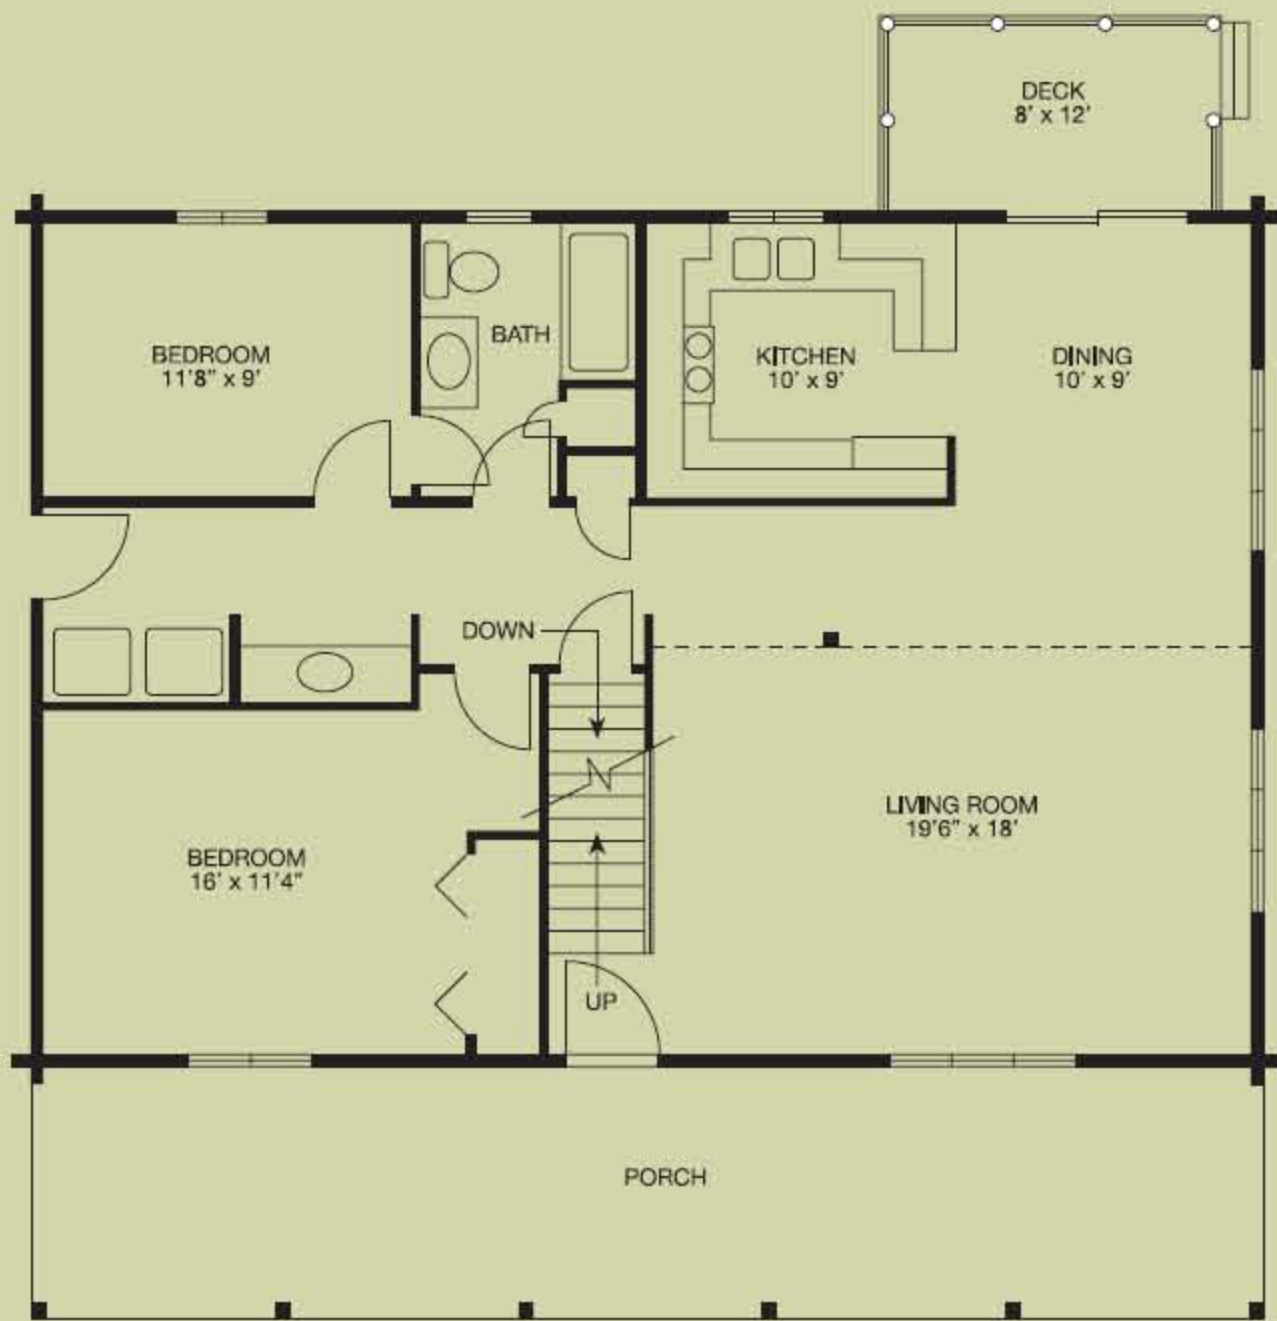

Burton

1,960 square feet, 28' x 40'

*If you envision your dream home with an expansive front porch, then the **Burton** is for you. This 1,960-square-foot home offers a 40-foot wide porch across the front – perfect for relaxing. A second-floor master bedroom and two first-floor bedrooms are great for a family of any size. The open balcony area upstairs is a terrific spot for a reading room, TV room, or den.*