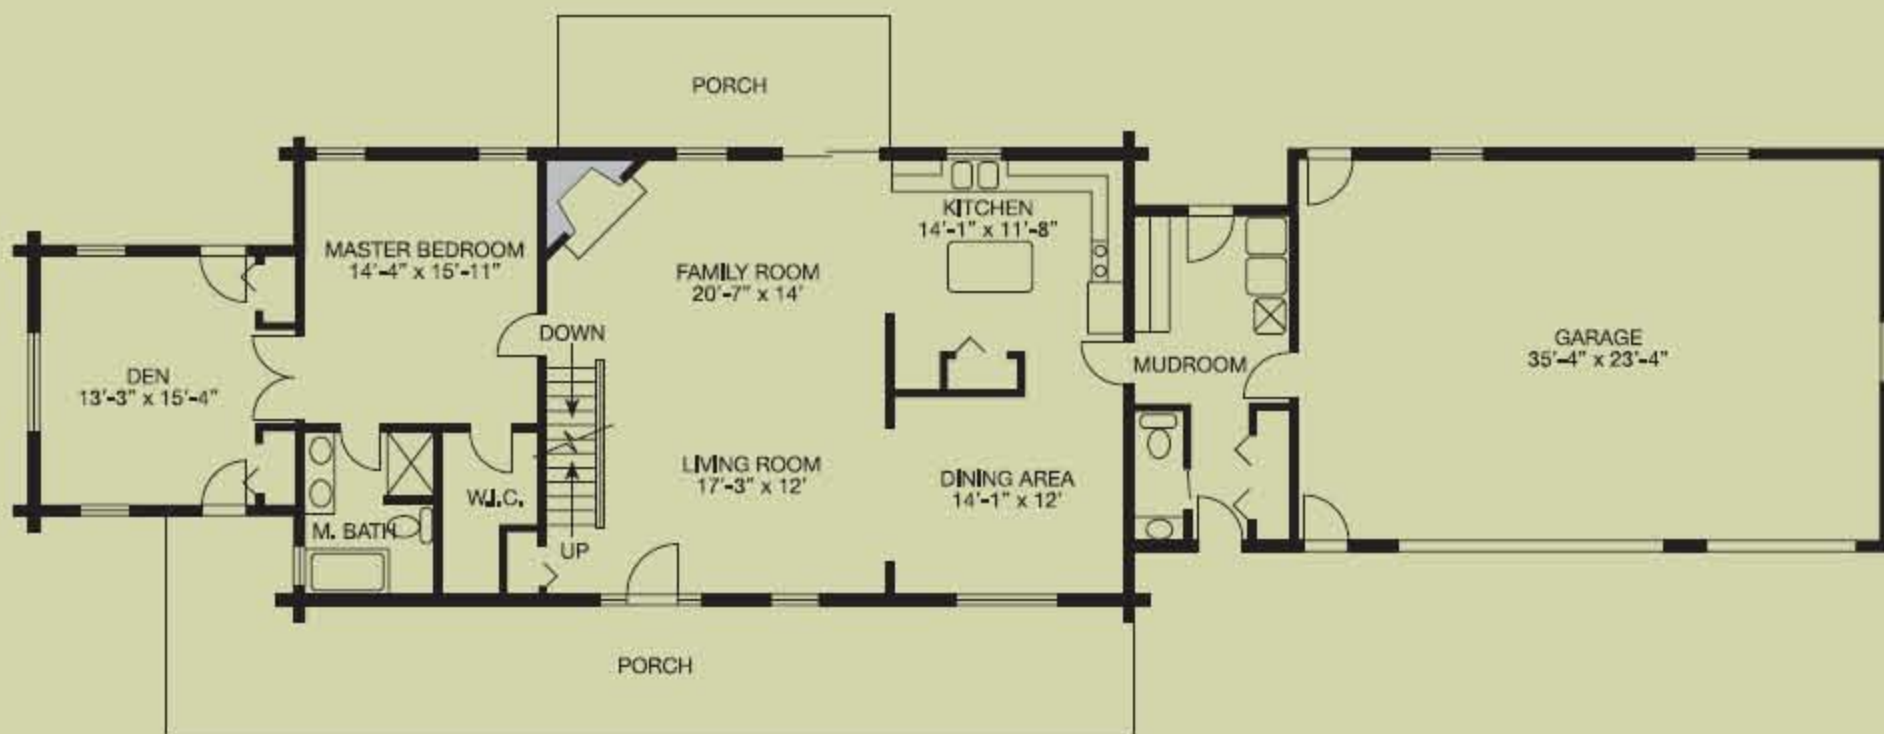

2,765 square feet, 27' x 54' with 13' x 15' and 10' x 20' offsets and 24' x 36' garage

Comprising a comfortable 2,765 square feet, the **Auburn** offers three bedrooms, including a stellar and very private master suite, with an adjacent den. A lovely front porch is ideal for enjoying the view. A large living room and family room with corner fireplace complete the elegant picture.