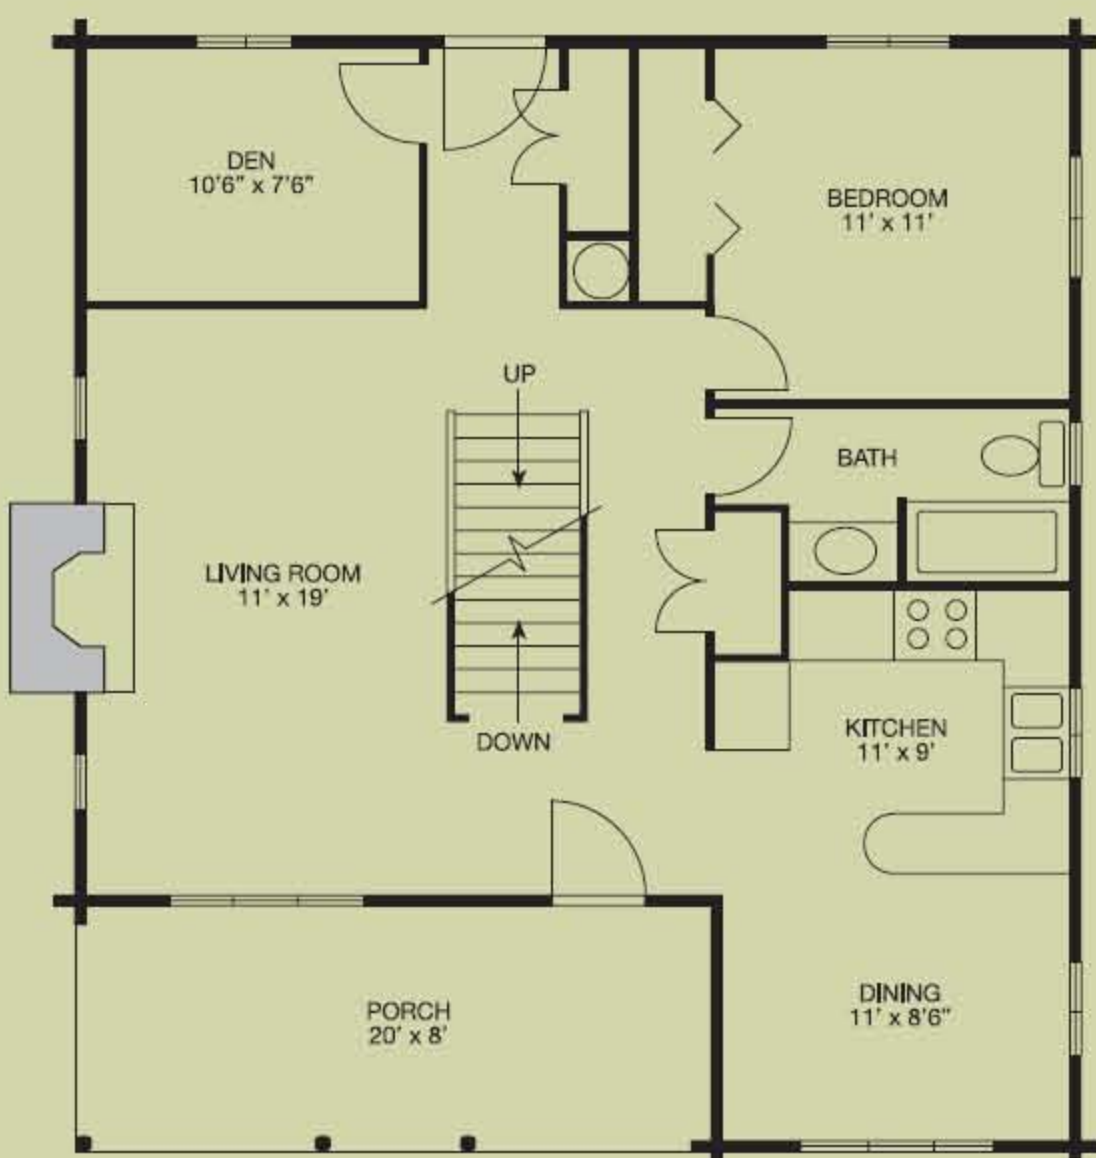

Andover

1,372 square feet, 28' x 32' with 8' x 12' ell

For a smaller family, the rustic beauty of the Andover may be the perfect design. A lovely fireplace warms up the living room for quiet evenings at home. The loft bedroom has a rustic feel, yet the first floor design is contemporary. This 1,372-square-foot home offers two bedrooms, one bath, a quiet den, and an inviting front porch.