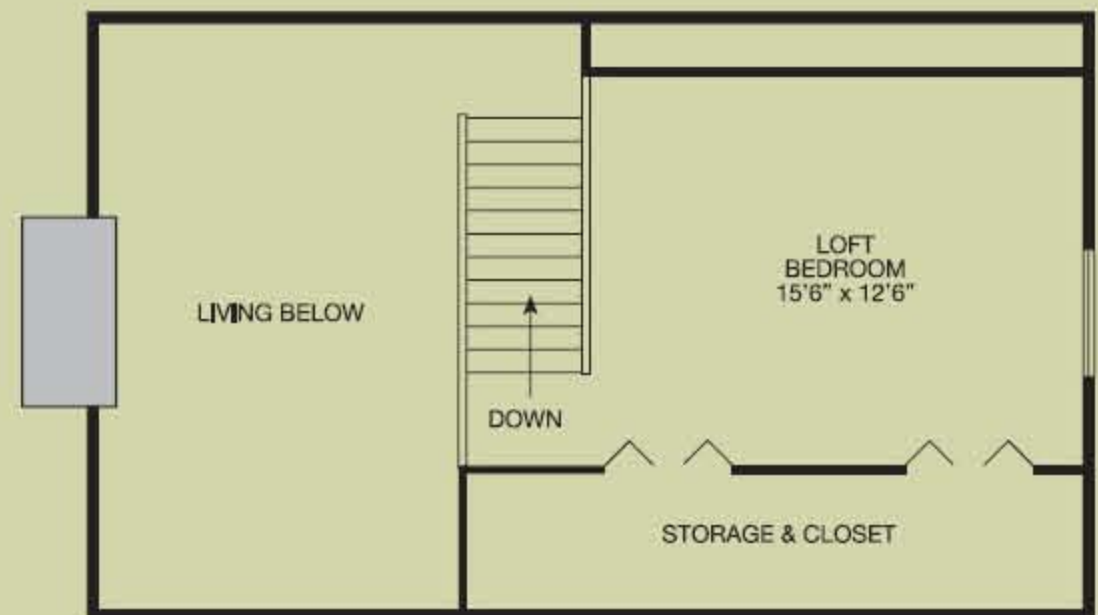

Andover

1,372 square feet, 28' x 32' with 8' x 12' ell

For a smaller family, the rustic beauty of the Andover may be the perfect design. A lovely fireplace warms up the living room for quiet evenings at home. The loft bedroom has a rustic feel, yet the first floor design is contemporary. This 1,372-square-foot home offers two bedrooms, one bath, a quiet den, and an inviting front porch.