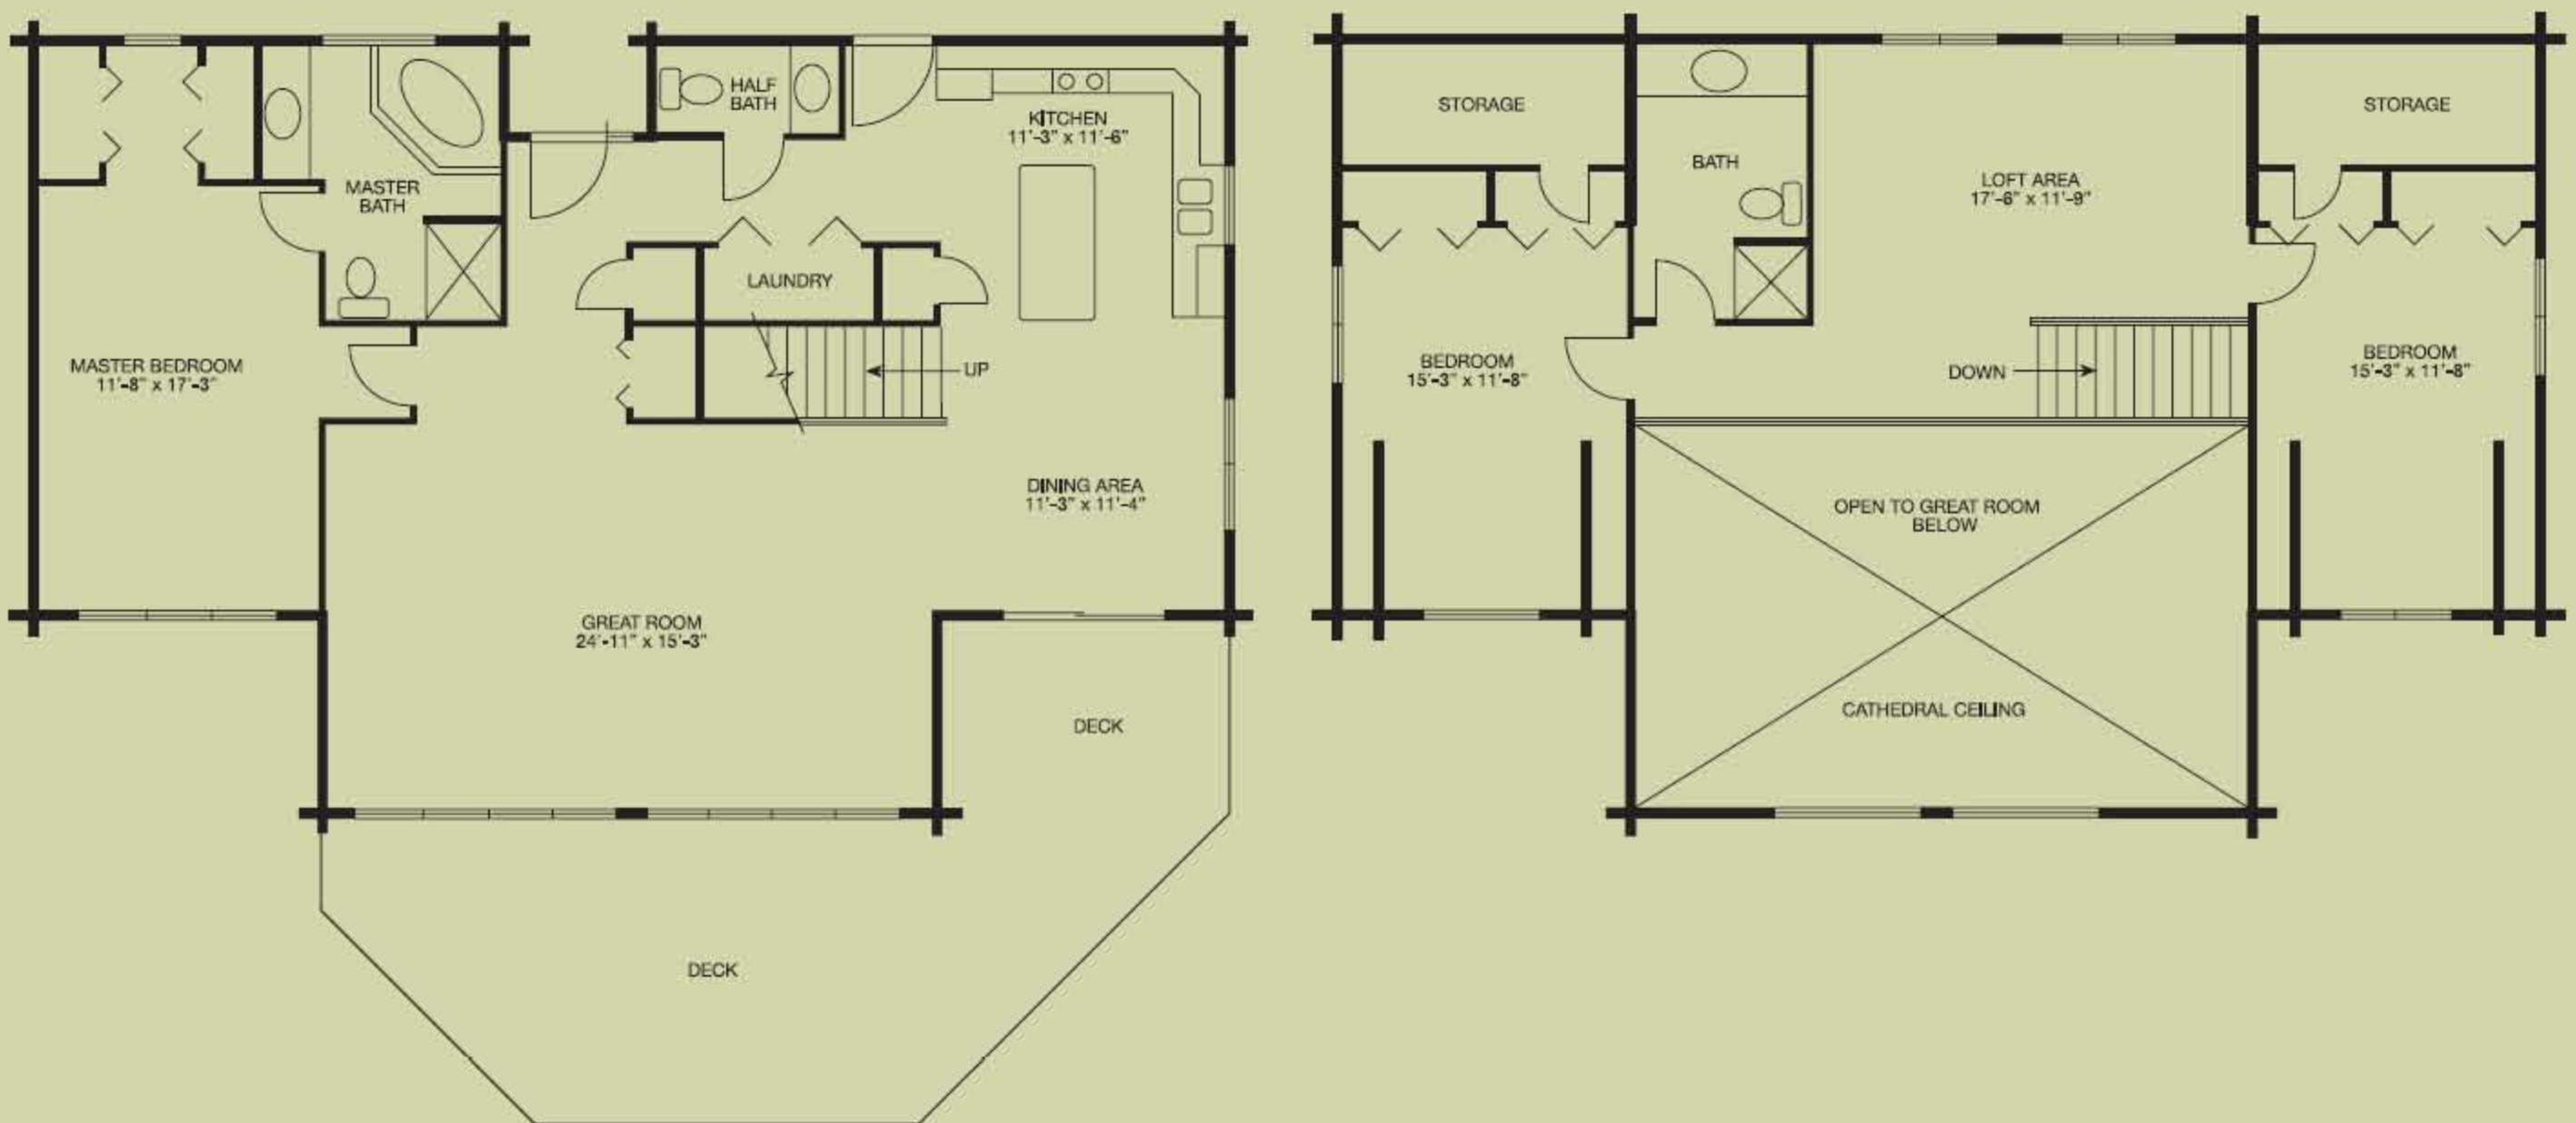

Alpine

2,186 square feet, 24' x 50' with 8' x 26' offset

Picture yourself here! This breathtaking home – the *Alpine* – is for those who love to let the light shine in! With a wall of windows, the great room is light and open. Upstairs you'll find two bedrooms with lots of storage, full bath, and open loft area. Downstairs are the master suite, laundry, cozy kitchen, and open dining area. A front deck completes this 2,186-square-foot home.